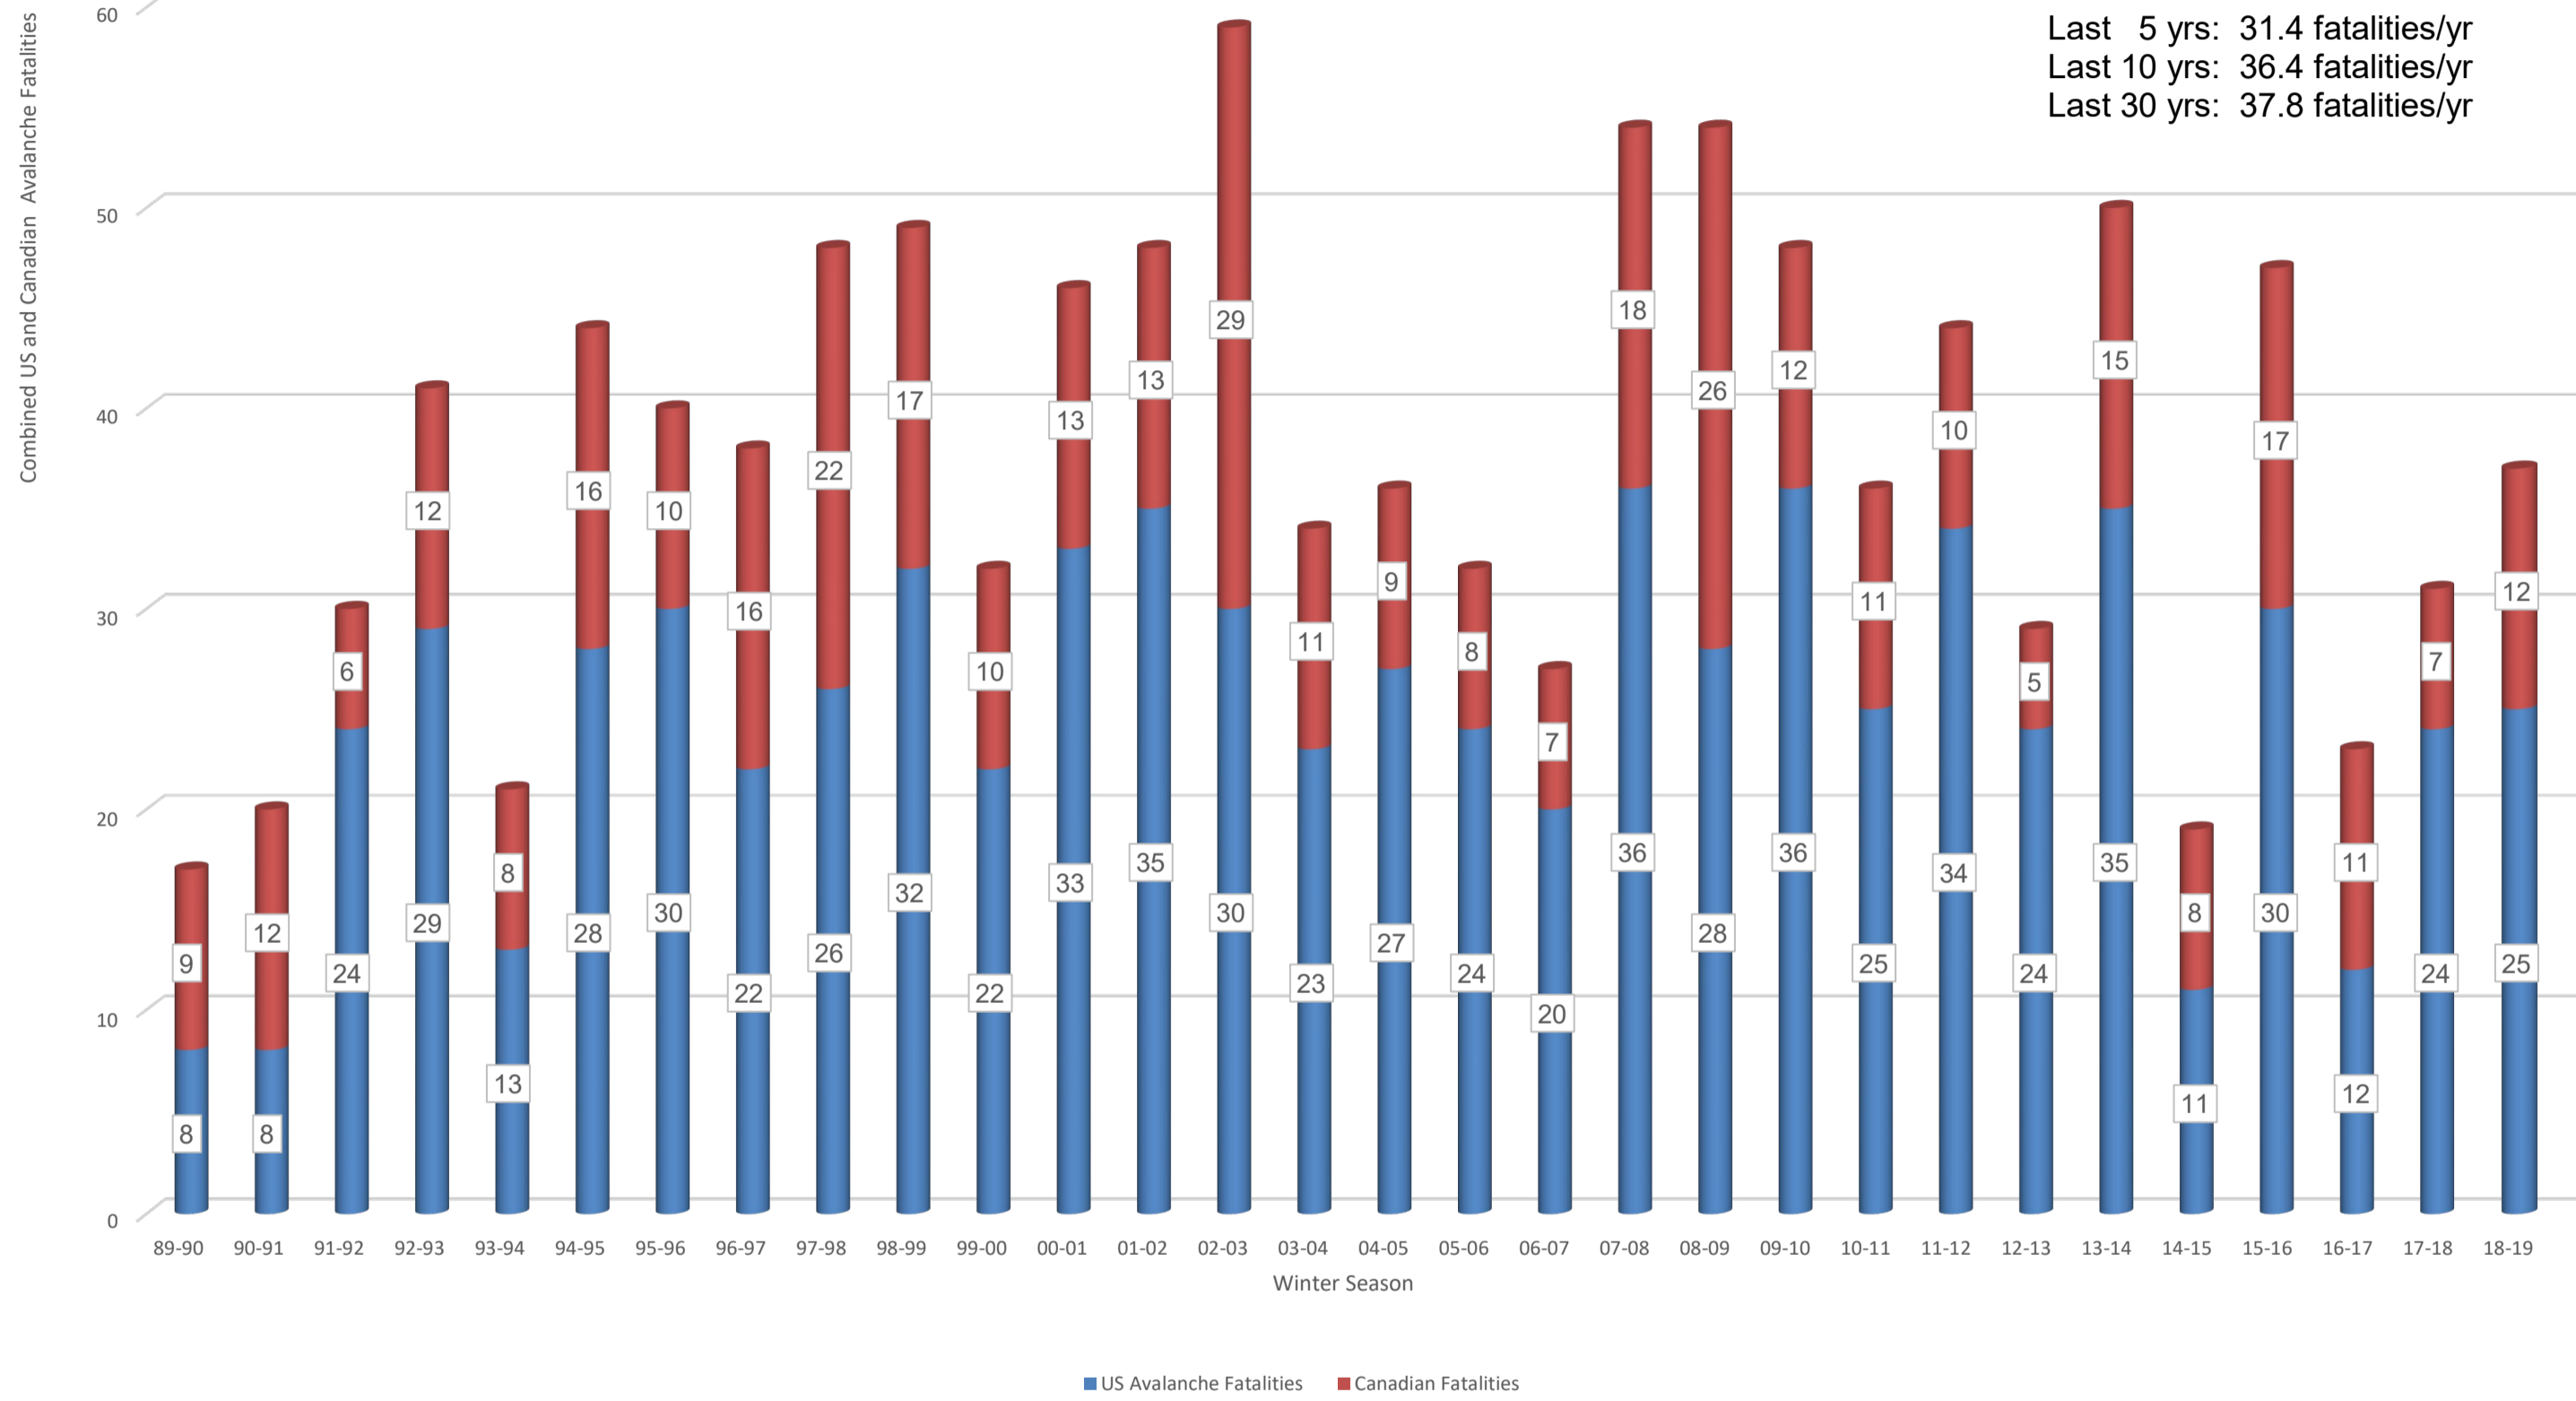

North American Avalanche Fatalities Last 30 years, 1989-90 through 2018-19

North American Trailing Averages

Last 5 yrs: 31.4 fatalities/yr
Last 10 yrs: 36.4 fatalities/yr
Last 30 yrs: 37.8 fatalities/yr