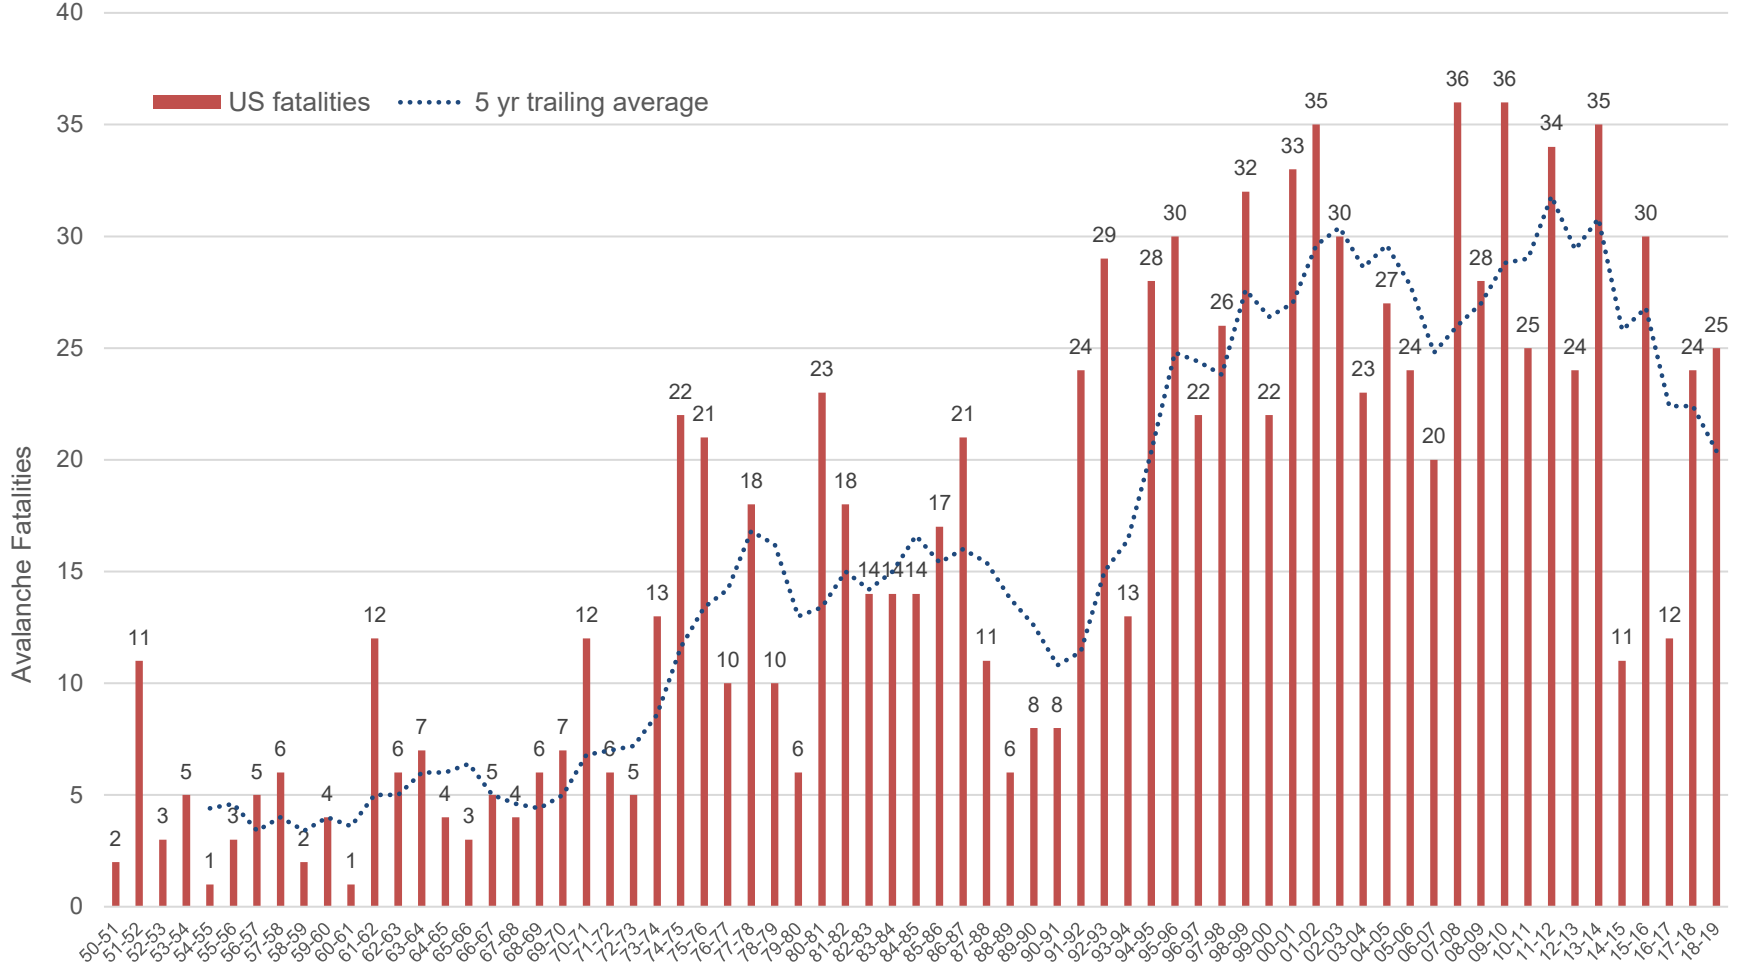

US Annual Avalanche Fatalities

1950-51 through 2018-19

Winter season