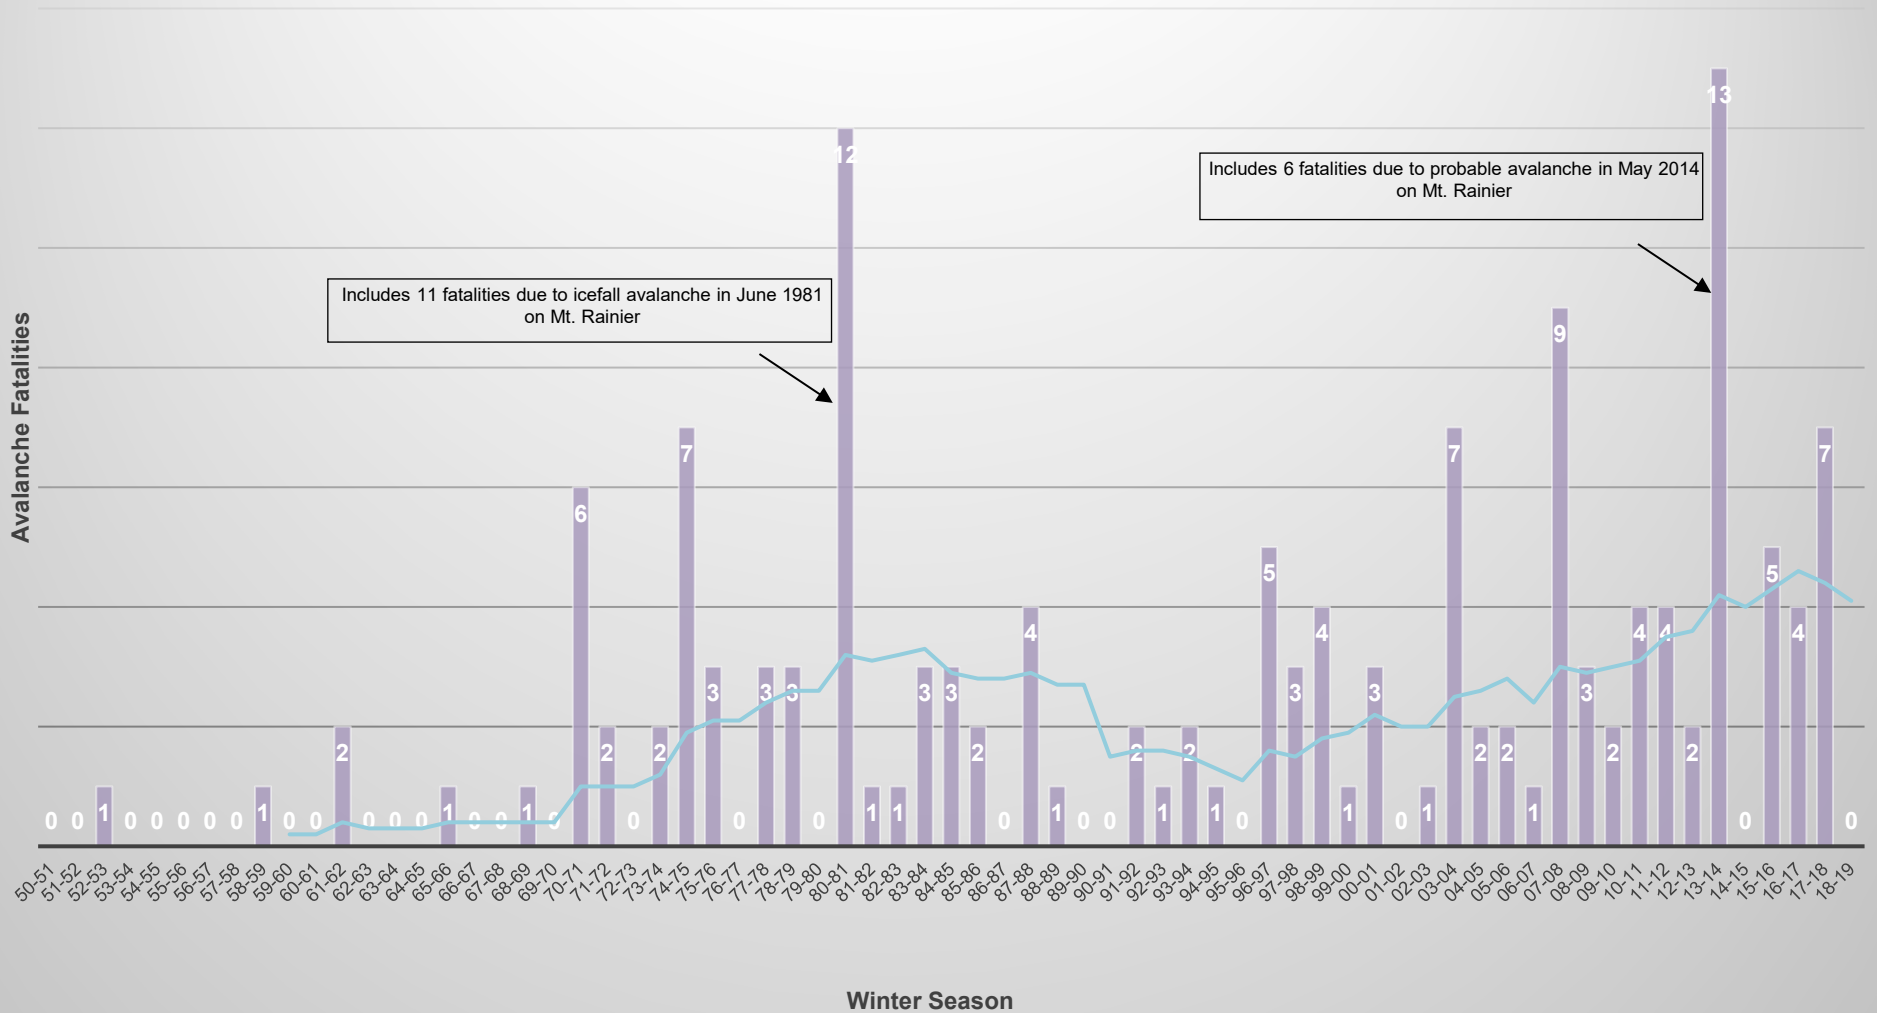

Washington and Oregon State Avalanche Fatalities 1950-51 through 2017-18

Data Sources: NWAC avalanche.org

— Annual WA/OR Avalanche Fatalities — 10 yr trailing average