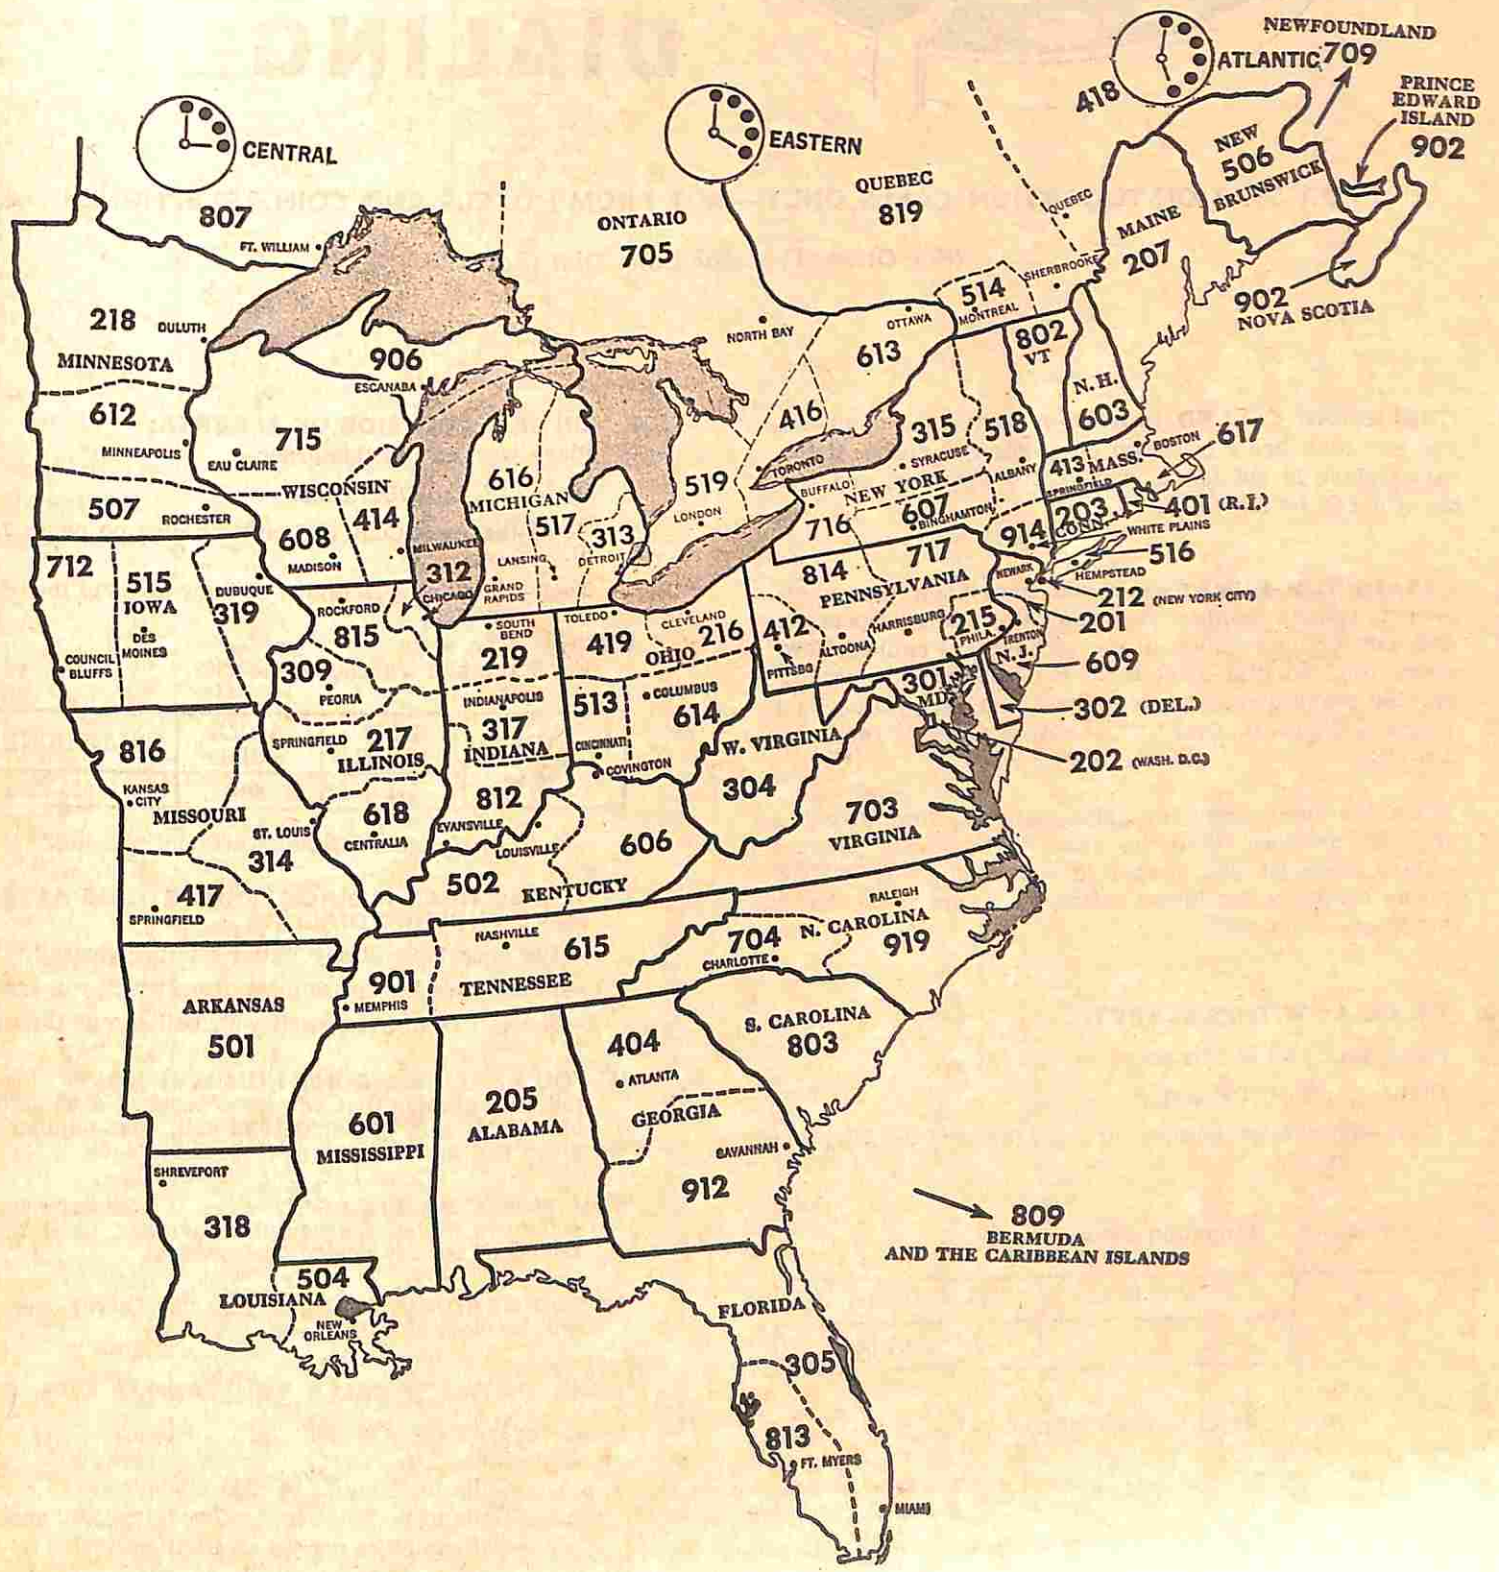

WHEN YOU CALL to a telephone outside of Alberta, please give the long distance operator both the Distant Area Code and the telephone number.

FOR EXAMPLE, IF YOU WANT 555-2368 IN VANCOUVER, SAY, "AREA CODE 604, 555-2368."

If you have Direct Distance Dialing, dial the Area Code as shown on pages 7, 8 and 9. DO NOT USE THE AREA CODE FOR CALLS WITHIN ALBERTA (AREA CODE 403). When Out-of-the-Province Friends Call You, they use both your Area Code (403) and your telephone number. Please mention both when giving them your number.

All telephones will eventually have the Area Code shown on the dial like this.

... it is a reminder to you to give YOUR AREA CODE TO FRIENDS and business acquaintances who call you from OUTSIDE Alberta.