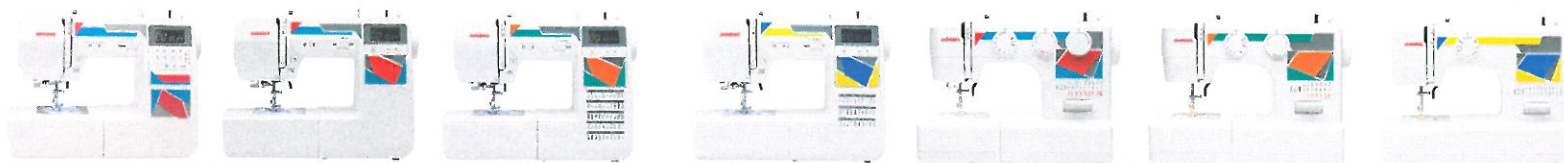

MODify your style

Machine Overview	MOD 200	MOD 100	MOD 50	MOD 30	MOD 19	MOD 15	MOD 11
Hook Type	Horizontal Rotary Hook	Horizontal Rotary Hook	Horizontal Rotary Hook	Horizontal Rotary Hook	Top Loading Full Rotary Hook Bobbin	Top Loading Full Rotary Hook Bobbin	Top Loading Full Rotary Hook Bobbin
Number of Stitches	200	100	50	30	19	15	11
Number of Buttonholes	12 One Step Buttonholes	7 One-Step Buttonholes	3 One-Step Buttonholes	3 One-Step Buttonholes	1 Four-Step Buttonhole	1 Four-Step Buttonhole	1 Four-Step Buttonhole
Thread Tension Control	Manual	Manual	Manual	Manual	Manual	Manual	Manual
Needle Threader	One-hand	One-hand	One-hand	One-hand	Built-in		
Presser Foot	Snap-on	Snap-on	Snap-on	Snap-on	Snap-on	Snap-on	Snap-on
Needle Up/Down	x	x	x	x			
Feed System	7-piece feed dog	7-piece feed dog	7-piece feed dog	7-piece feed dog	5-piece feed dog	5-piece feed dog	5-piece feed dog
Free Arm	x	x	x	x	x	x	x
Drop Feed	x	x	x	x	x	x	x
Start/Stop Button,	x	x	x	x			
Speed Control Slider,	x	x	x	x			
Locking Stitch Button,	x	x	x	x			
Easy Reverse Button	x	x	x	x	Lever	Lever	Lever
Memory Function	x	x	x	x			
Machine Size (Footprint)	W 16" x H 12" x D 7"	W 16" x H 12" x D 7"	W 16" x H 12" x D 7"	W 16" x H 12" x D 7"	W 14.25" x H 10.5" x D 5.75"	W 14.25" x H 10.5" x D 5.75"	W 14.25" x H 10.5" x D 5.75"
Machine Weight	12.7lbs	12.7lbs	12.7lbs	12.7lbs	11.7 lbs	11.7 lbs	11.7 lbs
Work Space	W 6.7" x H 4.3"	W 6.7" x H 4.3"	W 6.7" x H 4.3"	W 6.7" x H 4.3"	W 6" x H 4.2"	W 6" x H 4.2"	W 6" x H 4.2"
Bobbin Winding	Auto declutch bobbin winder	Auto declutch bobbin winder	Auto declutch bobbin winder	Auto declutch bobbin winder	Auto declutch bobbin winder	Auto declutch bobbin winder	Auto declutch bobbin winder
Extra High Presser Foot Lift	x	x	x	x	x	x	x
Stitch Selection Type	Backlit LCD screen with easy navigation keys	Backlit LCD screen with easy navigation keys	Backlit LCD screen with easy navigation keys	Backlit LCD screen with easy navigation keys	Stitch selection dials	Stitch selection dials	Stitch selection dials
Maximum Stitch Width	7mm	7mm	7mm	7mm	5mm	5mm	5mm
Maximum Stitch Length	5mm	5mm	5mm	5mm	4mm	4mm	4mm
Dust Cover	Hard Cover	Soft Cover	Soft Cover	Soft Cover			