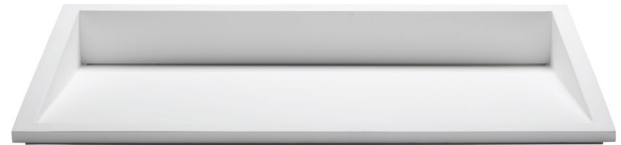

Please fill in the information below

PO: _____ Date: _____

Contact Name: _____

Company / Address: _____

City: _____ Zip: _____

Phone: _____ Fax: _____

Email: _____

- The customizable Incline undermount sink is available in bowl lengths ranging from greater than 20" up to 50". There are 2 standard bowl depths (widths) to choose from, 13" and 15." **Indicate both length and width in the boxes below on Fig. 1.**
- **Size ranges in the pricing chart denote the interior bowl length and depth. There is a 1" lip that extends beyond the bowl on each side for undermount installation. Please check the box next to the the part # in the chart below (Fig. 2) that corresponds with the desired interior bowl dimensions.**
- Sink includes an ABS drain trap and brass drain in chrome finish for rear slotted drain. This worksheet and pricing provided below are for the custom Incline undermount bowl only. Plan to install wall-mount faucets or install behind the sink bowl on customer supplied countertop. Undermount hardware is not included, however the undermount lip will accommodate readily available undermount clips. Detailed installation instructions included.
- To receive a freight quote for MTI Baths' customizable Incline Counter-Sink, email specifications to quotes@mtibaths.com. For the custom Incline undermount bowl shown here, send this completed worksheet, along with purchase order, to MTI's Order Entry Department.

Fig. 1

Top View

Note: Due to the handcrafted nature of this product, there is a ±¼ tolerance on all dimensions. Always measure actual product for cut-out accuracy.