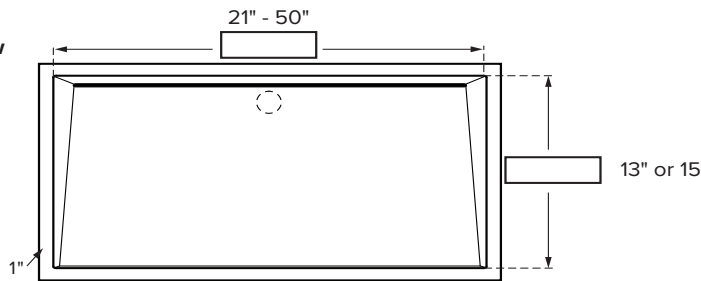

Please fill in the information below

PO: _____ Date: _____

Contact Name: _____

Company / Address: _____

City: _____ Zip: _____

Phone: _____ Fax: _____

Email: _____

- The customizable Incline undermount sink is available in bowl lengths ranging from greater than 20" up to 50". There are 2 standard bowl depths (widths) to choose from, 13" and 15." **Indicate both length and width in the boxes below on Fig. 1.**
- **Size ranges in the pricing chart denote the interior bowl length and depth. There is a 1" lip that extends beyond the bowl on each side for undermount installation. Please check the box next to the the part # in the chart below (Fig. 2) that corresponds with the desired interior bowl dimensions.**
- Sink includes an ABS drain trap and brass drain in chrome finish for rear slotted drain. This worksheet and pricing provided below are for the custom Incline undermount bowl only. Plan to install wall-mount faucets or install behind the sink bowl on customer supplied countertop. Undermount hardware is not included, however the undermount lip will accommodate readily available undermount clips. Detailed installation instructions included.
- To receive a freight quote for MTI Baths' customizable Incline Counter-Sink, email specifications to quotes@mtibaths.com. For the custom Incline undermount bowl shown here, send this completed worksheet, along with purchase order, to MTI's Order Entry Department.

Fig. 1

Top View

Note: Due to the handcrafted nature of this product, there is a ±¼ tolerance on all dimensions. Always measure actual product for cut-out accuracy.