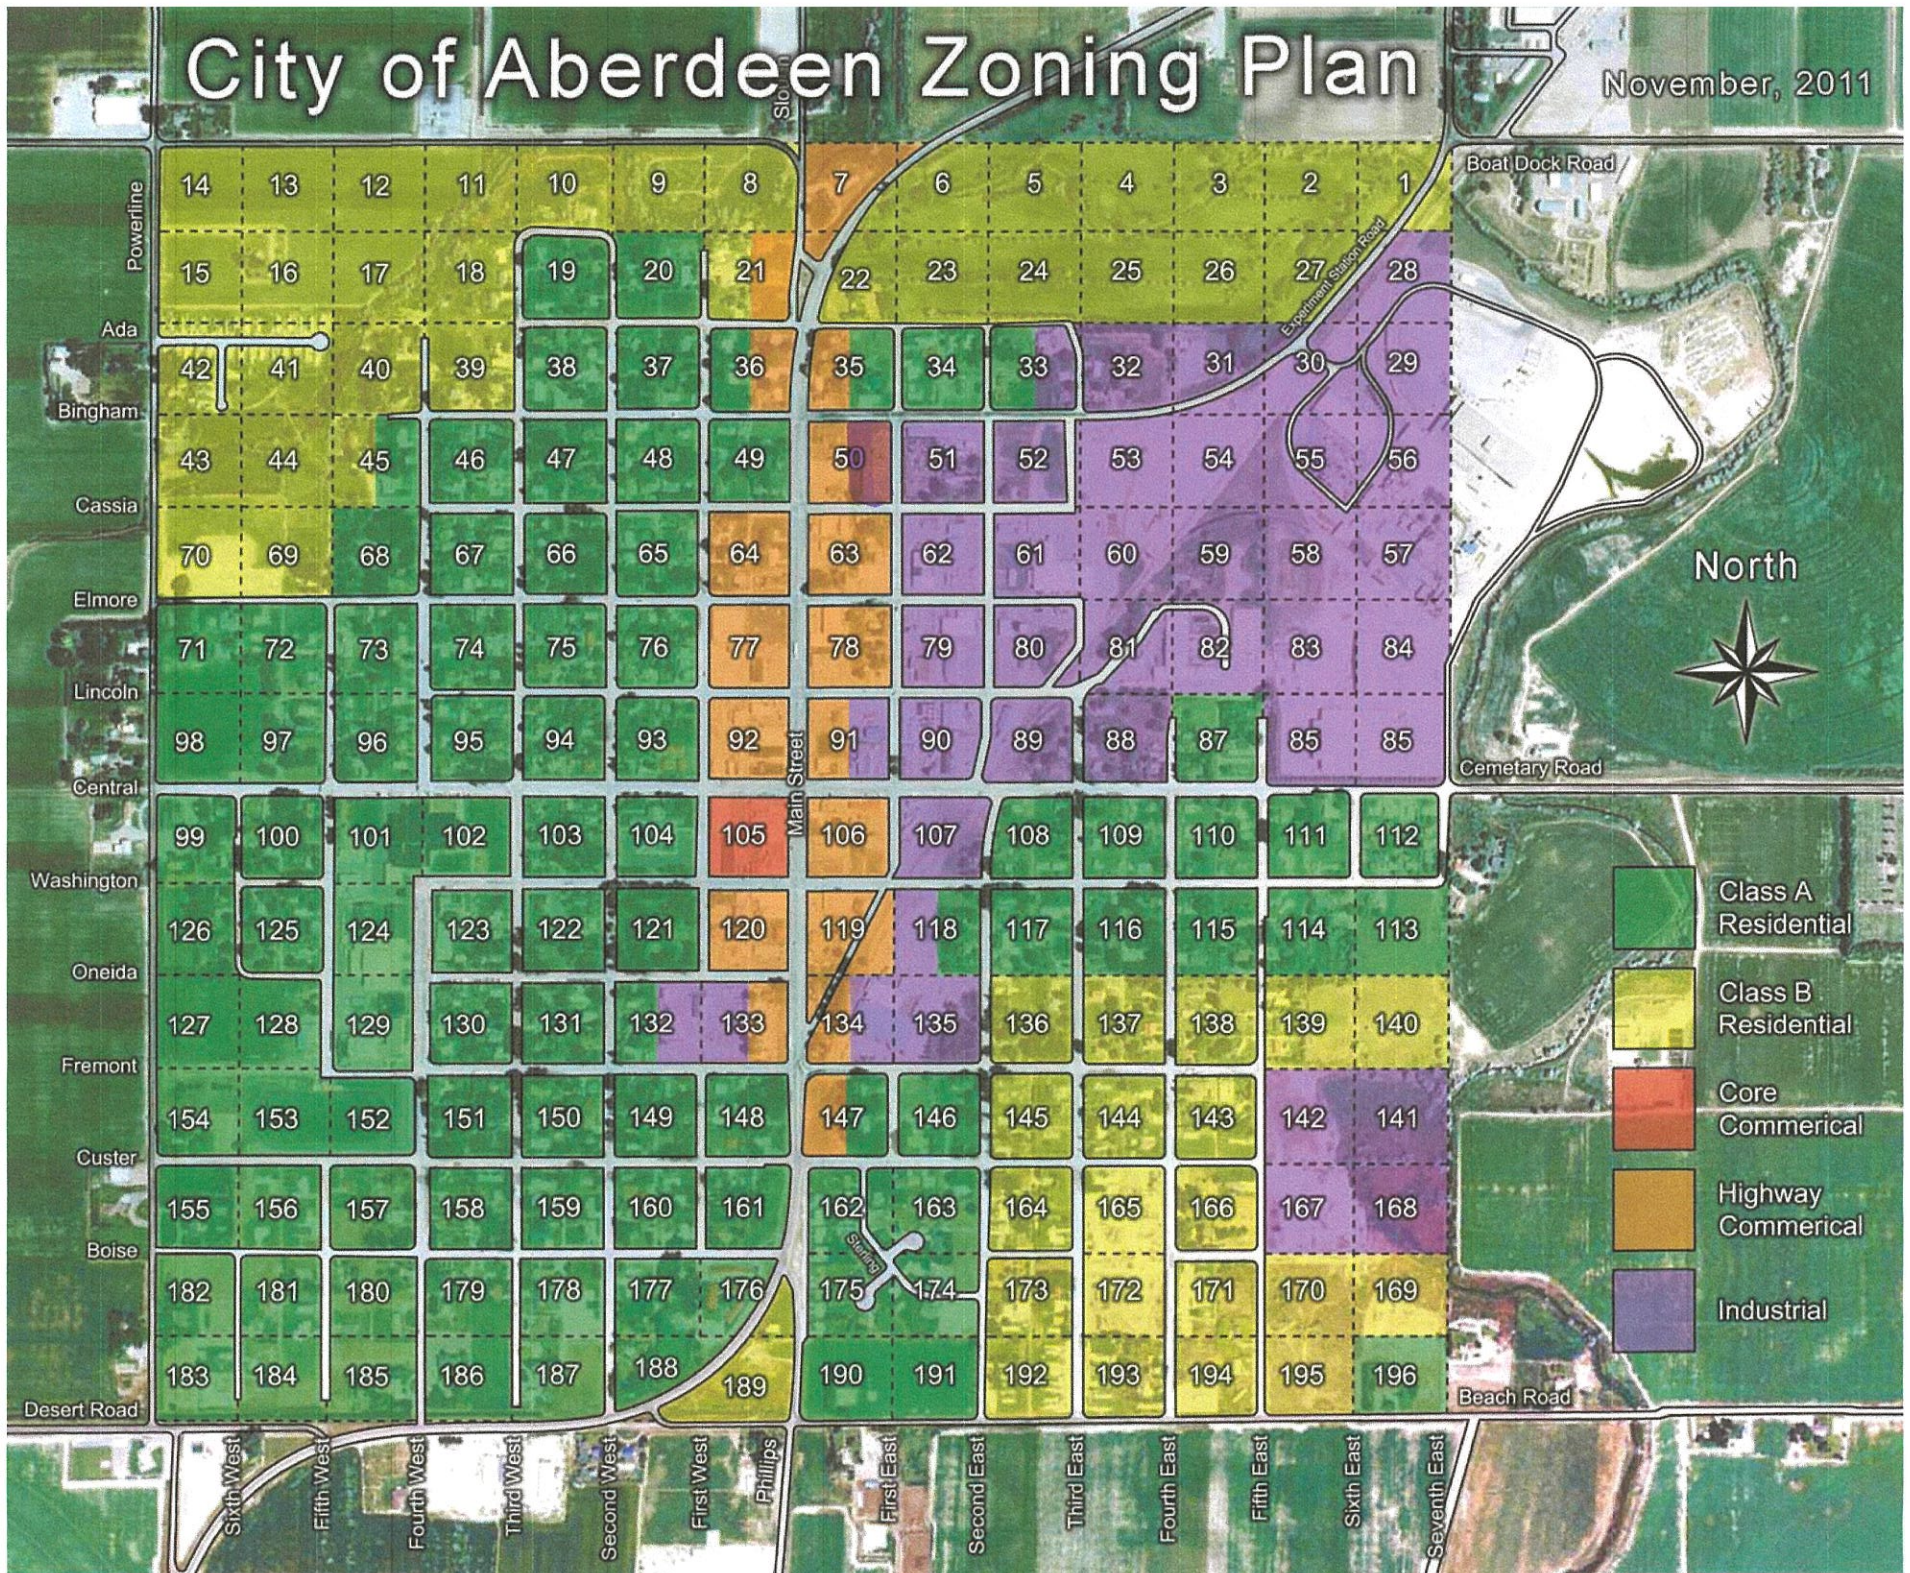

City of Aberdeen Zoning Plan

November, 2011

- Class A Residential
- Class B Residential
- Core Commerical
- Highway Commerical
- Industrial