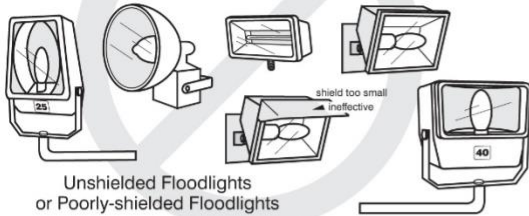

APPENDIX A

Examples of Acceptable / Unacceptable Lighting Fixtures

Unacceptable / Discouraged

Fixtures that produce glare and light trespass

Acceptable

Fixtures that shield the light source to minimize glare and light trespass and to facilitate better vision at night