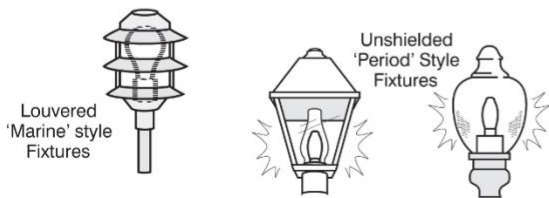

APPENDIX A

Examples of Acceptable / Unacceptable Lighting Fixtures

Unacceptable / Discouraged

Fixtures that produce glare and light trespass

Acceptable

Fixtures that shield the light source to minimize glare and light trespass and to facilitate better vision at night