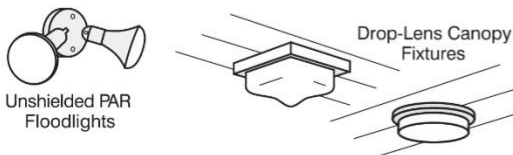

APPENDIX A

Examples of Acceptable / Unacceptable Lighting Fixtures

Unacceptable / Discouraged

Fixtures that produce glare and light trespass

Acceptable

Fixtures that shield the light source to minimize glare and light trespass and to facilitate better vision at night