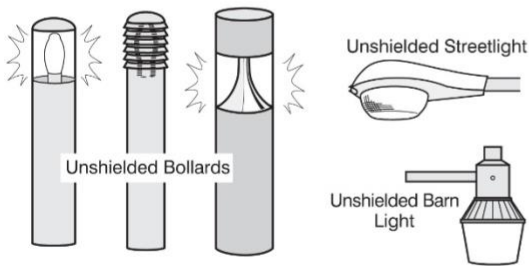

APPENDIX A

Examples of Acceptable / Unacceptable Lighting Fixtures

Unacceptable / Discouraged

Fixtures that produce glare and light trespass

Acceptable

Fixtures that shield the light source to minimize glare and light trespass and to facilitate better vision at night