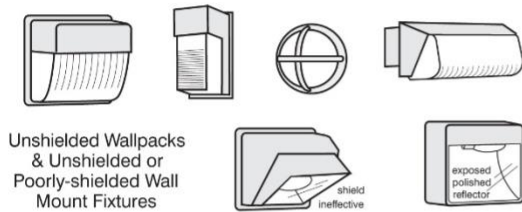

APPENDIX A

Examples of Acceptable / Unacceptable Lighting Fixtures

Unacceptable / Discouraged

Fixtures that produce glare and light trespass

Acceptable

Fixtures that shield the light source to minimize glare and light trespass and to facilitate better vision at night