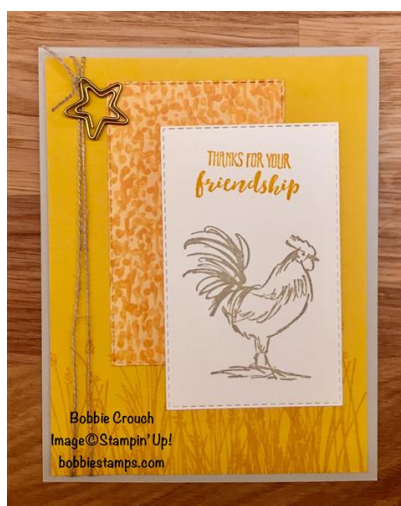

Home To Roost

February 10, 2019

Bobbie Crouch

574-527-9592

lbmd07@gmail.com

<http://bobbiestamps.com>

BOBBIE STAMPS

HOME TO ROOST CARD

SUPPLIES:

Stamp Set: Home To Roost

Ink: Crushed Curry, Sahara Sand

Paper: Sahara Sand, Crushed Curry, Garden Impression 6x6 Designer Series Paper

Embellishments: All Is Bright Paper Clips, Linen Thread

Tools: Rectangle Stitched Framelits Dies, Big Shot, Stampin' Trimmer, Paper Snips, Snail, Bone Folder

Home To Roost

February 10, 2019

Bobbie Crouch

574-527-9592

lbmd07@gmail.com

<http://bobbiestamps.com>

DIRECTIONS:

1. Cut Sahara Sand to 4-1/4" x 11" and score at 5-1/2"
2. Cut Crushed Curry to 4" x 5
3. Use Crushed Curry ink and stamp the grass image along the bottom
4. Place the Linen Thread around the Crushed Curry a few times
5. Using Snail attach the Crushed Curry to the Sahara Sand base.
6. Use some Linen Thread to attach the star
7. Cut a piece of the Garden Impression DSP using the Rectangle Stitched Framelits Dies
8. Cut a piece of Very Vanilla using the Rectangle Stitched Framelits Dies
9. Use Sahara Sand ink to stamp the rooster image
10. Use Crushed Curry ink to stamp the sentiment above the rooster image
11. Use Snail to attach the Stitched rectangle using the Garden Impressions DSP. Attach towards the center making sure you leave room for the Very Vanilla rectangle.
12. Use snail to attach the Very Vanilla Stitched rectangle. Layer it a bit down and centered on top of the first rectangle