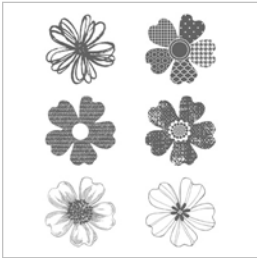

Display Board Flower Shop Card

Card #241

Bobbie Crouch

574-527-9592

lmd07@gmail.com

<http://bobbiestamps.com>

[Flower Shop Clear-Mount Stamp Set - 130942](#)

Price: \$18.00

[Painted Harvest Photopolymer Stamp Set - 144783](#)

Price: \$21.00

[Pansy Punch - 130698](#)

Price: \$16.00

[Smoky Slate 8-1/2" X 11" Cardstock - 131202](#)

Price: \$8.00

[Vellum 8-1/2" X 11" Cardstock - 101856](#)