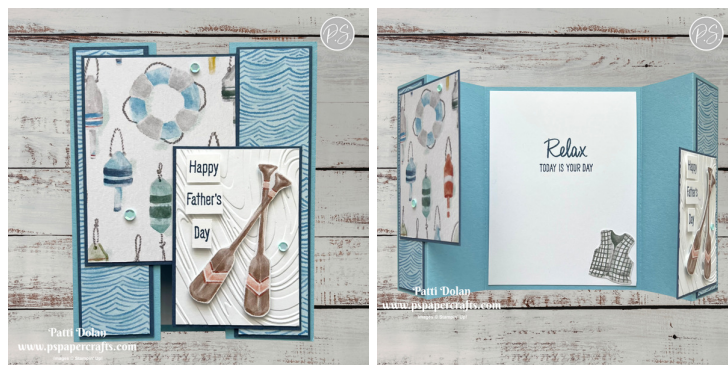

Instructions

- Fold and burnish well all the score lines.
- Adhere the 2 front flap (Designer Series Paper) to the 2 front flap mat pieces. Adhere them to the front flaps.
- Adhere the large Designer Series Paper piece to the large front mat.
- Emboss the small front layer and then adhere to the small mat piece.
- Stamp sentiment on label and adhere to the embossed piece.
- Adhere the large front piece to the left front flap as shown in the video.
- Adhere the small front piece to the right front flap as shown in the video.
- Stamp and decorate the inside layer and adhere to the inside of the card.
- Embellish as desired.

Interlocking Fancy Fold Card Instructions

Patti Dolan

patti@pspapercrafts.com

www.pspapercrafts.com

Products Used:

- Valley In Bloom Designer Series Paper
- Granny Apple Green Cardstock
- Blackberry Bliss Cardstock
- Basic White Cardstock
- Lily of the Valley Stamp Set
- Beautifully Celebrated Dies
- Floral Spray 3D Embossing Folder
- Blackberry Bliss Ink Pad and Black Memento Ink Pads
- Light Granny Apple Green and Light Barely Blush Stampin' Blends Marker
- Barley Blush Bordered Ribbon
- 2026-2028 In Color Butterflies