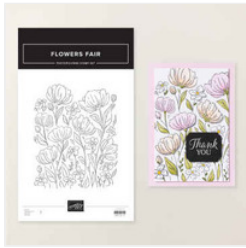

Products Used:

- Artisan Sketched Garden Designer Series Paper
- Basic White Cardstock
- Sending Salutations Stamp Set
- Black Memento Ink Pad
- Versamark Ink Pad
- Barely Blush, Crisp Cantaloupe and Peaceful Pine Stampin' Blends Markers
- Barely Blush Dots

Spotlight Technique Instructions

Patti Dolan

patti@pspapercrafts.com

www.pspapercrafts.com

[Flowers Fair
Photopolymer
Stamp Set -
167217](#)

Price: \$23.00

[Lily Of The Valley
Photopolymer
Stamp Set
\(English\) - 167937](#)

Price: \$21.00

[Melon Mambo 8-
1/2" X 11"
Cardstock -
115320](#)

Price: \$14.00

[Basic White 8-1/2"
X 11" Cardstock -
166780](#)

Price: \$14.00

[Stylish Shapes
Dies - 159183](#)

Price: \$30.00

[Basic Black Hybrid
Stampin' Pad -
166648](#)