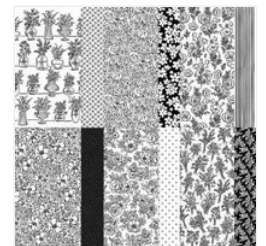

Price: \$12.00

[Basics Wow!
Embossing
Powder - 165679](#)

Price: \$21.00

[Heat Tool - 129053](#)

Price: \$34.00

[Embossing
Additions Tool Kit -
159971](#)

Price: \$27.00

[2026-2028 In
Color™ Butterflies
- 167656](#)

Price: \$10.00

[Artisan Sketched
Garden 12" X 12"
\(30.5 X 30.5 Cm\)
Designer Series
Paper - 167752](#)

Price: \$13.00

Spotlight Technique Instructions

Patti Dolan

patti@pspapercrafts.com

www.pspapercrafts.com