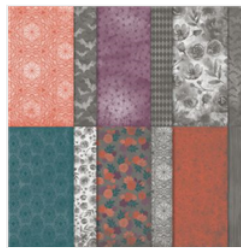

[Magic In This Night Designer Series Paper - 153517](#)