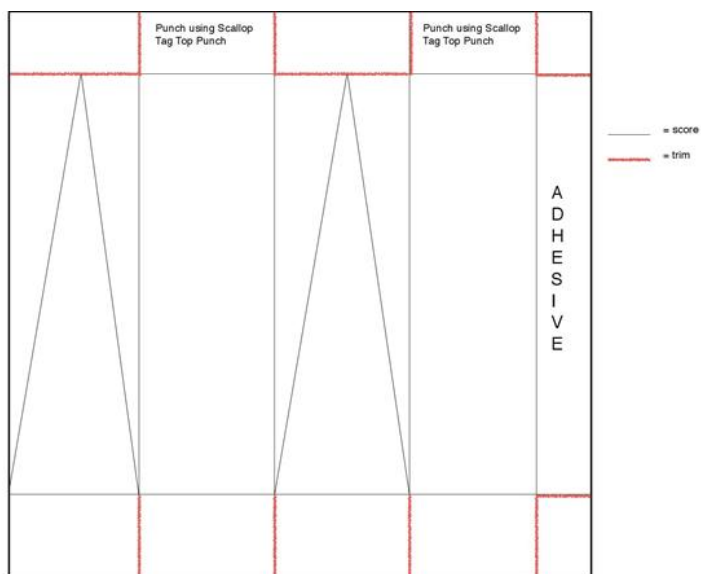

Painters Palette Scallop Top Box

Angie Juda

angie@mychicnscratch.net

ChicnScratch.com

Measurements: Emerald Envy 8-3/8 x 8-1/4, 3 x 2-1/4, Playful Palette Designer Series Paper Stack two pieces 5-1/4 x 1-3/4 each, Very Vanilla 2-3/4 x 2-1/4

Painters Palette Scallop Top Box

- [Painter's Palette Clear-Mount Stamp Set - 141910](#)
- [Painter's Palette Wood-Mount Stamp Set - 141907](#)
- [Emerald Envy Classic Stampin' Pad - 141396](#)
- [Emerald Envy 8-1/2" X 11" Cardstock - 141415](#)
- [Very Vanilla 8-1/2" X 11" Cardstock - 101650](#)
- [Playful Palette Designer Series Paper Stack - 141657](#)
- [Scalloped Tag Topper Punch - 133324](#)
- [1-3/4" \(4.4 Cm\) Circle Punch - 119850](#)
- [2" \(5.1 Cm\) Circle Punch - 133782](#)
- [Confetti Hearts Border Punch - 137415](#)
- [Very Vanilla Thick Baker'S Twine - 138411](#)
- [Fine-Tip Glue Pen - 138309](#)
- [Stampin' Dimensionals - 104430](#)
- [Simply Scored - 122334](#)