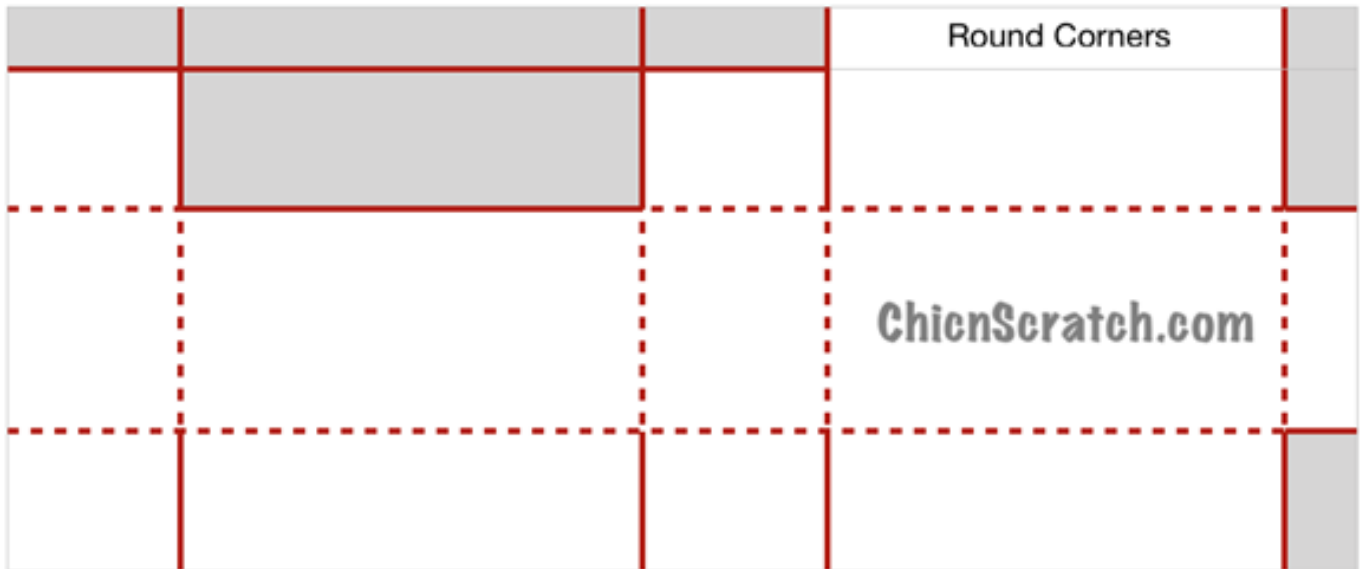

Amazing Life Box

Angie Juda

<http://orderwithangie.com>

angie@chicnscratch.com

ChicnScratch.com

Remove shaded areas - Score on Dotted Lines - Cut on Solid Lines