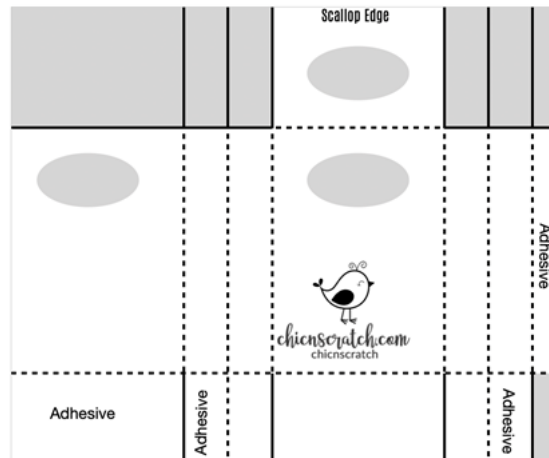

# 12 Weeks of Halloween 2020

Week 9

Angie Juda  
<http://orderwithangie.com>  
[angie@chicnscratch.com](mailto:angie@chicnscratch.com)  
[ChicnScratch.com](http://ChicnScratch.com)

Magic In This Night Designer Series Paper: 11-1/2" x 10-1/2"  
Portrait side score @ 2-1/2" & 9"  
Landscape side score @ 4", 4-3/4", 5-1/2", 9-1/2", 10-1/4", 11"  
Basic Black: scraps for die cutting  
Whisper White: scraps for die cutting (greetings & bats)  
Box Template 43

## Chic n Scratch Box #43

Box measures: 4" x 6-1/2" x 1-1/2"  
Score on Dotted Lines - Cut on Solid Lines - Remove Shaded  
Designer Series Paper: 11-1/2" x 10-1/2"  
Score on portrait side @ 2-1/2" & 9"  
Score on landscape side @ 4", 4-3/4", 5-1/2", 9-1/2", 10-1/4", 11"