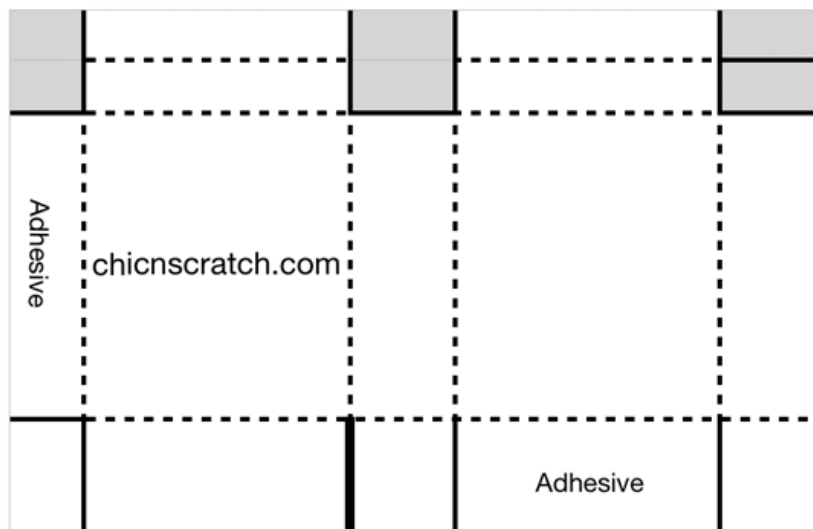

Tall Box

Sailing Home Bundle

Angie Juda
<http://orderwithangie.com>
angie@chicnscratch.com
ChicnScratch.com

Sahara Sand: 11 x 7

Score on portrait side @ 1-1/2 on both sides - score @ 3/4" on one side for top of box

Score on landscape side @ 1-1/2, 5-1/4, 6-3/4, 10-1/2

Come Sail Away Designer Series Paper: 3-1/2 x 3-3/4

Whisper White: 5-1/2 x 4-1/4

Silver Foil: scrap

[Click here to watch the Video](#)

Tall Box

Sailing Home Bundle

Angie Juda
<http://orderwithangie.com>
angie@chicnscratch.com
ChicnScratch.com

Tall Box - Sailing Home Bundle

Remove Shaded, Cut on Solid Lines, Score on Dotted

[Sailing Home Bundle](#)

151066

[Sailing Home Cling Stamp Set](#)