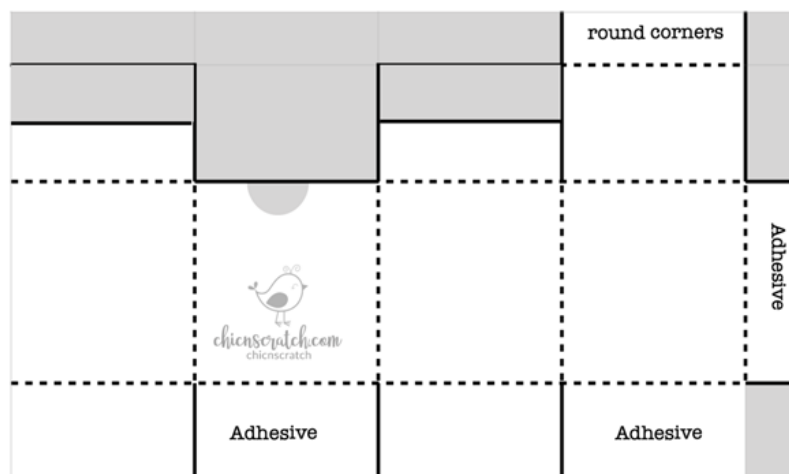

Holiday Box

Template 63

Angie Juda
<http://orderwithangie.com>
helpdesk@chicnscratch.com
 ChicnScratch.com

Real Red: 7-1/2" x 9-1/2"

Score on 9-1/2" side @ 1/2", 2-3/4", 5", 7-1/4"

Score on 7-1/2" side @ 1-3/4", 4-3/4, 7"

Heartwarming Hugs Designer Series Paper: 2-1/8" x 2-7/8" (3)

Heartwarming Hugs Designer Series Paper: 2-1/8" x 2-1/8"

Basic White : Scraps for stamping and die cutting

[Blog Post - Click Here](#)

Holiday Box

Template 63

Angie Juda
<http://orderwithangie.com>
helpdesk@chicnscratch.com
ChicnScratch.com

- Be Jolly Cling Stamp Set - 156370
- Tuxedo Black Memento Ink Pad - 132708
- Real Red Classic Stampin' Pad - 147084
- Old Olive Stampin' Blends Combo Pack - 154892
- Real Red Stampin' Blends Combo Pack - 154899
- Daffodil Delight Stampin' Blends Combo Pack - 154883
- Pumpkin Pie Stampin' Blends Combo Pack - 154897
- Crumb Cake Stampin' Blends Combo Pack - 154882
- Real Red 8-1/2" X 11" Cardstock - 102482
- Basic White 8-1/2" X 11" Cardstock - 159276
- Heartwarming Hugs Designer Series Paper - 153492
- Seasonal Labels Dies - 156299
- Wintry 3D Embossing Folders - 155433
- Detailed Trio Punch - 146320
- Mini Stampin' Cut & Emboss Machine - 150673
- Wink Of Stella Clear Glitter Brush - 141897
- Silver & Clear Epoxy Essentials - 155567
- Real Red 3/8" (1 Cm) Mini Ruffled Ribbon - 156323
- Paper Snips Scissors - 103579
- Silicone Craft Sheet - 127853
- Take Your Pick - 144107
- Paper Trimmer - 152392
- Simply Scored Scoring Tool - 122334
- Stampin' Dimensionals - 104430
- Multipurpose Liquid Glue - 110755
- Tear & Tape Adhesive - 154031