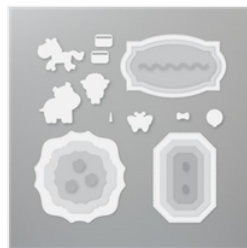

Pattern Party Host Designer Series Paper: 3-1/8" x 3-1/8"

Poppy Parade: Scraps for Scallop Circle  
Basic White: Scraps for die cutting + stamping

[Blog Post - Click Here](#)

[Pool Party 8-1/2" X 11" Cardstock - 122924](#)

[Basic White 8-1/2" X 11" Cardstock - 159276](#)

[Pattern Party 12" X 12" \(30.5 X 30.5 Cm\) Host Designer Series Paper - 155426](#)

[Turtle Punch - 155372](#)

[Layering Circles Dies - 151770](#)

[Hippo & Friends Dies - 153585](#)

[Rhinestone Basic Jewels - 144220](#)

[Pool Party 3/8" \(1 Cm\) Sheer Ribbon - 152462](#)

[Stampin' Cut & Emboss Machine - 149653](#)