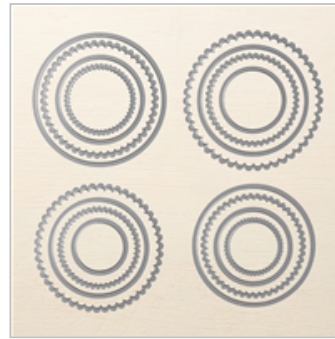

131197

Whisper White 8-1/2"
X 11" Cardstock

100730

Whisper White 5/8"
(1.6 Cm) Flax Ribbon

148764

Bella & Friends

Card Keeper Portfolio

Angie Juda
<http://orderwithangie.com>
angie@chicnscratch.com
ChicnScratch.com

Rectangle Stitched
Framelits Dies

148551

Stitched Shapes
Framelits Dies

145372

Layering Circle
Framelits Dies

141705

Stamparatus

146276