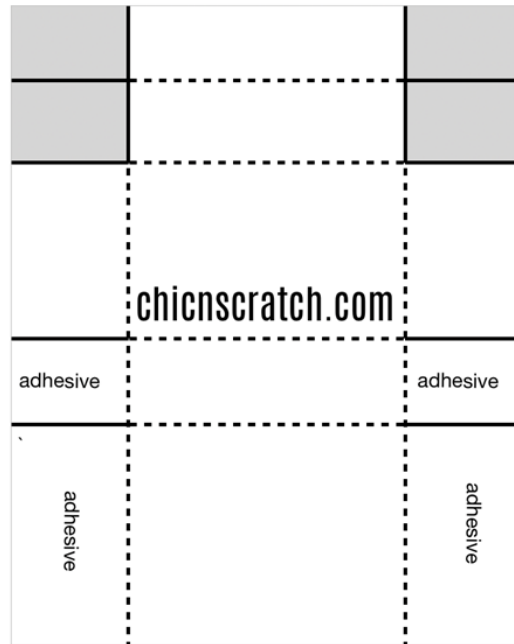

Over the Moon

Box #2

Angie Juda

<http://orderwithangie.com>

angie@chicnscratch.com

ChicnScratch.com

Share what You Love DSP: 8 x 5-1/2

Score on portrait side @ 1" on both sides

Score on landscape side @ 2-1/2, 3-1/2, 6, 7

Whisper White: 2-1/8 stitched square, 1/2 strip

[Click here to watch the video.](#)

Over the Moon

Box #2

Angie Juda

<http://orderwithangie.com>

angie@chicnscratch.com

ChicnScratch.com

Solid Line Cut - Dotted Line Score - Shaded Remove

Over The Moon Cling Stamp Set

149331

Tuxedo Black Memento Ink Pad

132708

Rich Razzleberry Light Stampin' Blends Marker

144584