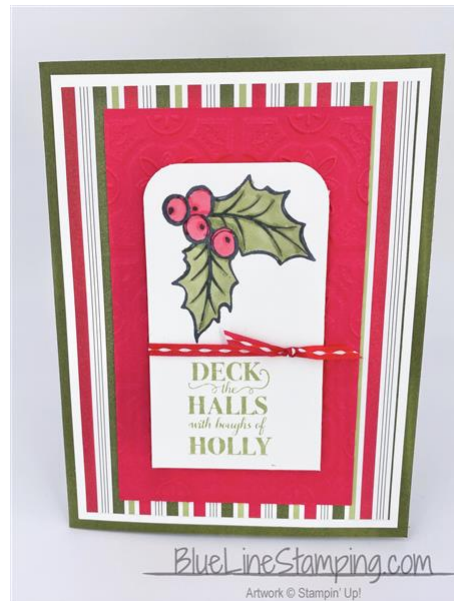

Deck The Halls

Jackie Beers
jackie@jackiebeers.com
Bluelinestamping.com

1. Cut a piece of Mossy Meadow card stock to 5 1/2 X 8 1/2, scored at 4 1/4
2. Cut a piece of Whisper White card stock to 5 1/4 X 4
3. Cut a piece of Heartwarming Hugs DSP to 5 X 3 3/4
4. Adhere the above layers
5. Cut a piece of Poppy Parade card stock to 6 X 6
6. Emboss this piece using the Tin Tiles 3D Embossing Folder
7. Using the Paper Trimmer, cut bottom row of tiles off. And cut the leftover down the center. You will have two equal pieces of 2 wide tile layers. Save one for your next card. This is much easier than trying to line up a piece cut to the exact size. The 6X6 fits perfectly inside the folder.
8. Adhere the embossed layer to the DSP
9. Cut a piece of Whisper White card stock to 2 X 3 1/2. Round the top corners using the Detailed Trio Punch
10. Stamp the holly , from the Christmas Gleaming stamp set, at the top of the piece using Memento Tuxedo Black Ink
11. Stamp the sentiment at the bottom of the piece using Mossy Meadow Ink
12. Color the holly using Stampin' Blends
13. Cut a pice of Playful Pets Trim Combo (red and white) ribbon and wrap around the layer between sentiment and holly image. Secure on the back. Cut a shorter piece and slide under the attached ribbon and tie a knot. Angle cut the ends.
14. Adhere the sentiment layer to the embossed layer using Stampin' Dimensionals