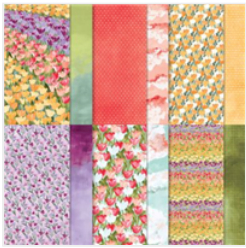

Double Lever Tulip Fold

Jackie Beers
jackie@jackiebeers.com
Bluelinestamping.com

1. Card base of Rich Razzleberry is cut to 5 1/2 X 8 1/2 and scored at 2 1/8 and 6 3/8 (or 2 1/8 from each end). Fold and burnish the folds
2. The Evening Evergreen panels are 2 pieces cut 1 7/8 X 5 1/4 each. Layer on each of the Rich Razzleberry front panels
3. The Basic White panels are 2 pieces cut 4 X 2 each
4. The Tulip DSP is 2 pieces cut on landscape mode at 3 3/4 X 1 3/4 each. Layer onto the Basic White panels
5. The Rich Razzleberry front panel is cut 2 1/2 X 3 and rounded on the top with the Detailed Trio Punch
6. The White stamped layer is cut 2 1/4 X 2 3/4 and rounded on the top with the Detailed Trio Punch. Stamp the flower pot using Soft Succulent ink, the stems with Evening Evergreen ink, and the tulips with Highland Heather Ink.
7. Adhere the White stamped layer to the Rich Razzleberry layer.
8. With the card closed, Adhere the White / Tulip pieces to the top and the bottom of the card. The top piece adheres only to the left side and the right piece adheres only to the right side. I left approximately a 1/4" between the top of card, and the bottom of the card.
9. Place the focal layer on top of the panels to get placement. Add Stampin' Dimensionals to only the lower part tht will touch the lower panel.

Double Lever Tulip Fold

Jackie Beers
jackie@jackiebeers.com
Bluelinestamping.com

Flowering Fields
12" X 12" (30.5 X
30.5 Cm) Designer
Series Paper -
157670
Price: \$11.50

Flowering Rain
Boots
Photopolymer
Stamp Set -
157689
Price: \$23.00