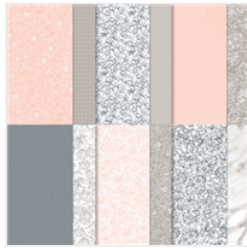

[Peony Garden Designer Series Paper - 152483](#)

Price: $11.50