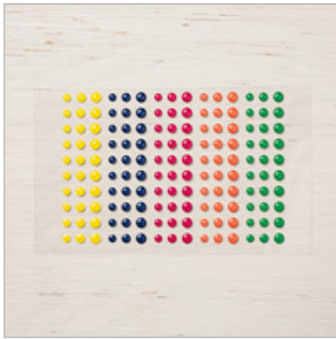

Bloom by Bloom Feel Better

Lynn Kolcun

614-592-7590

lynn.kolcun@gmail.com

AverysOwlery.com

[Happiness Blooms
Enamel Dots](#)

148805

Price: $7.00