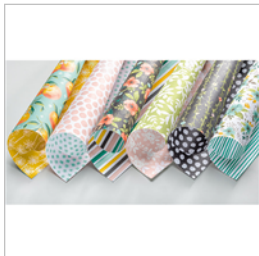

[Whole Lot Of Lovely Designer Series Paper - 144110](#)