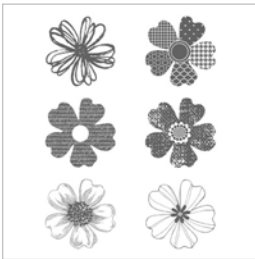

**Dsp** - 1 1/2 x 4 1/2

**Cardstock** - 3 1/2 x 4 1/2 & 3 1/4 x 4 1/4

Scraps for stamping

NOTE\*\* all measurements are in inches

[Flower Shop Clear-Mount Stamp Set - 130942](#)

[Just Add Text Clear-Mount Stamp Set - 143934](#)