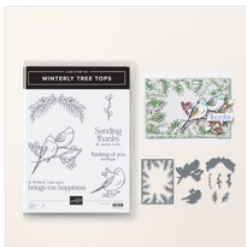

candy@sweetstamper.com
<http://sweetstamper.com>

Measurements:

- Blueberry Bushel and Pretty Peacock Cardstocks: 5-1/2" x 4-1/4", , 4-3/4" x 3-1/2", 2" x 1-1/2" scored at 3/4" on long side
- Basic White Cardstock: 4-1/2" x 3-1/4" per card
- Pretty Peacock Cardstock: 3" x 2" for punching
- Cherry Cobbler Cardstock: 3" x 3/4"
- DSP: 5-1/4" x 4", 4-1/2" x 3-1/4" (you need 2) per card

Open Book Fun Fold

Candy's Card Club-Winterly Tree Tops

Candy Rattray
210-355-5729

candy@sweetstamper.com
<http://sweetstamper.com>

Instructions:

1. Layer 5-1/4" x 4" DSP pieces to 5-1/2" x 4-1/4" cardstocks to form card base. Cut 1-1/2" x 2" Shaded Spruce card stock. Score at 3/4". Attach the 3/4" section to the card base. 2. Cut 4" x 5-1/4" Designer Series Paper and attach to the card base. Attach 3-1/4" x 4-1/2" Basic White Card Stock to the card base. 3. Cut 3-1/2" x 4-3/4" Shaded Spruce card stock. Attach to the 1-1/2" Shaded Spruce card stock piece. Cut 2 pieces of 3-1/4" x 4-1/2" Designer Series Paper. Attach to the front and back of this panel. 4. Die cut a Label using a die from the Christmas Label bundle from Pretty Peacock and B

[Winterly Tree Tops Bundle \(English\) - 164066](#)

Price: \$55.75

[Tuxedo Black Memento Ink Pad - 132708](#)

Price: \$8.00

[Cherry Cobbler Stampin' Blends Combo Pack - 154880](#)

Price: \$11.00

[Shaded Spruce Stampin' Blends Combo Pack - 154903](#)

Price: \$11.00

[VersaMark Pad - 102283](#)

Price: \$9.50

[Blueberry Bushel 8-1/2" X 11" Cardstock - 146968](#)

Price: \$11.50

[Cherry Cobbler 8-1/2" X 11" Cardstock - 119685](#)

Price: \$11.50

[Pretty Peacock 8-1/2" X 11" Cardstock - 150880](#)