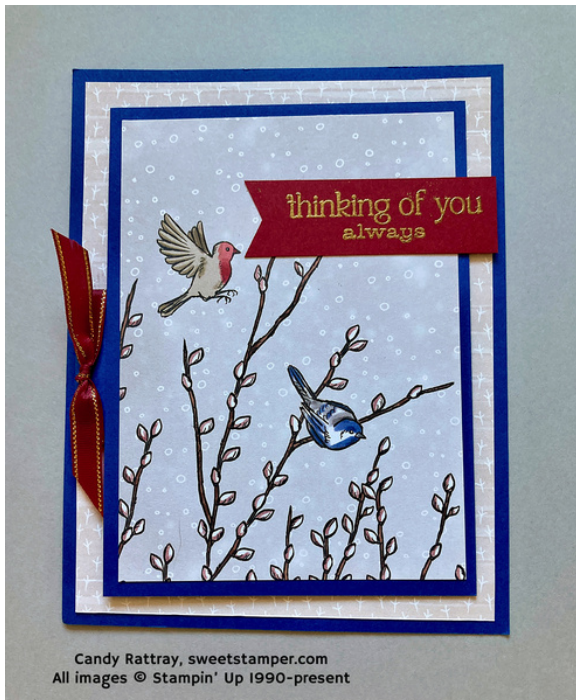

Open Book Fun Fold

Candy's Card Club-Winterly Tree Tops

Candy Rattray
210-355-5729

candy@sweetstamper.com
<http://sweetstamper.com>

Open Book Fun Fold

Candy's Card Club-Winterly Tree Tops

Candy Rattray
210-355-5729

candy@sweetstamper.com
<http://sweetstamper.com>

Measurements:

- Blueberry Bushel and Pretty Peacock Cardstocks: 5-1/2" x 4-1/4", , 4-3/4" x 3-1/2", 2" x 1-1/2" scored at 3/4" on long side
- Basic White Cardstock: 4-1/2" x 3-1/4" per card
- Pretty Peacock Cardstock: 3" x 2" for punching
- Cherry Cobbler Cardstock: 3" x 3/4"
- DSP: 5-1/4" x 4", 4-1/2" x 3-1/4" (you need 2) per card

Open Book Fun Fold

Candy's Card Club-Winterly Tree Tops

Candy Rattray
210-355-5729

candy@sweetstamper.com
<http://sweetstamper.com>

Instructions:

1. Layer 5-1/4" x 4" DSP pieces to 5-1/2" x 4-1/4" cardstocks to form card base. Cut 1-1/2" x 2" Shaded Spruce card stock. Score at 3/4". Attach the 3/4" section to the card base. 2. Cut 4" x 5-1/4" Designer Series Paper and attach to the card base. Attach 3-1/4" x 4-1/2" Basic White Card Stock to the card base. 3. Cut 3-1/2" x 4-3/4" Shaded Spruce card stock. Attach to the 1-1/2" Shaded Spruce card stock piece. Cut 2 pieces of 3-1/4" x 4-1/2" Designer Series Paper. Attach to the front and back of this panel. 4. Die cut a Label using a die from the Christmas Label bundle from Pretty Peacock and B