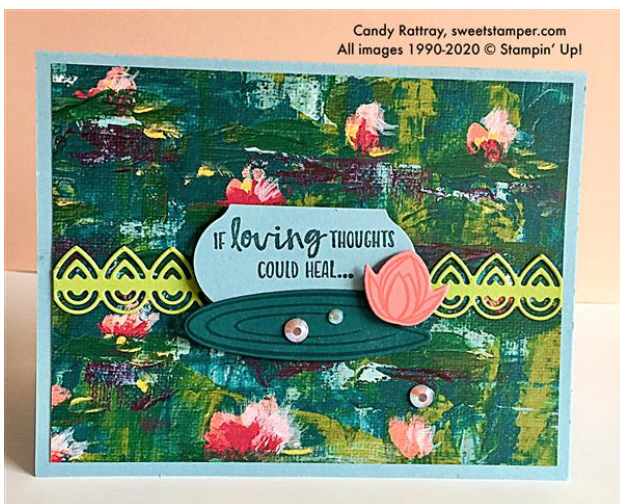

Lily Pad Card-Get Well

SAB 2020 Stamp Camp

Candy Rattray

210-355-5729

candy@sweetstamper.com

<http://sweetstamper.com>

handmade, heartfelt...with a touch of class

Candy Rattray
Independent Stampin' Up! Demonstrator

Measurements:

- Balmy Blue Cardstock: 8-1/2" x 5-1/2" scored at 4-1/4", 3" x 2"
- Pretty Peacock Cardstock: 4" x 2"
- Flirty Flamingo Cardstock: 1-1/2" x 1-1/2"
- Granny Apple Green Cardstock: 4-1/2" x 1"
- DSP: 5-1/4" x 4"

Instructions:

1. Fold Balmy Blue Cardstock on fold line and crease with Bone Folder. Adhere DSP to card front with Snail. Stamp inside greeting on inside of card.
2. Run Granny Apple Green Cardstock through die-cutting machine with die. Snip in half and adhere to both sides of card front using tiny amount of Liquid Glue.
3. Stamp greeting with Pretty Peacock ink on small Balmy Blue Cardstock and punch out.
4. Stamp large lily pad image with Pretty Peacock ink on Pretty Peacock Cardstock. Stamp small water lily using Flirty Flamingo ink on Flirty Flamingo Cardstock. Cut out lily and lily pad with dies.
5. Adhere lily pad to bottom of label with a bit of Snail and then adhere both to card front

Lily Pad Card-Get Well

SAB 2020 Stamp Camp

Candy Rattray

210-355-5729

candy@sweetstamper.com

<http://sweetstamper.com>

with Stampin' Dimensionals. Adhere lily with a Stampin' Dimensional. Scatter a few of the gems across card front and adhere with a tiny bit of Liquid Glue.