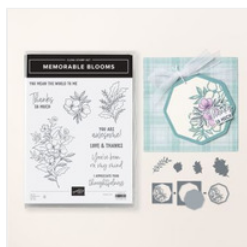

Floral Spray Cards

Candy's Card Club January 2025--Memorable Blooms

Candy Rattray

210-355-5729

candy@sweetstamper.com

<http://sweetstamper.com>

Instructions:

1. Run Basic White Cardstock panels thru Cut & Emboss Machine with Embossing Folder and layer to card fronts with Liquid Glue.
2. Stamp floral spray on remaining Basic White Cardstock pieces using Tuxedo Black Ink. Color as follows:
 1. Use Light and Dark Shy Shamrock for all leaves.
 2. Use Light and Dark Highland Heather for most flowers on one spray. Use Light Calypso Coral on remaining flowers and use some Light Highland Heather and Light Calypso Coral on a few.
 3. Use Dark Petal pink for most flowers on remaining spray. Use Light Calypso Coral for some of the smaller flowers and for large flower centers.
3. Run purple flower spray thru Cut & Emboss with coordinating die and adhere to one piece of DSP using Seal. Adhere DSP to card front with Stampin' Dimensionals.
4. Take small length of ribbon, fold over, and adhere behind peachy flowers using Mini Glue Dots. Adhere to DSP at angle as shown using Seal. Adhere to card front with Stampin' Dimensionals.
5. Run Petal Pink Cardstock thru Cut & Emboss with dies and stamp greeting on each using Tuxedo Black ink. Adhere to card fronts with Seal and/or Dimensionals.
6. Tie small bow with length of ribbon and adhere to scalloped oval using Mini Glue Dots.

[Memorable Blooms Bundle \(English\) - 164826](#)

Price: \$55.75

[Tuxedo Black Memento Ink Pad - 132708](#)

Price: \$8.00

[Calypso Coral Stampin' Blends Combo Pack - 154881](#)

Price: \$11.00

[Highland Heather Stampin' Blends Combo Pack - 154887](#)