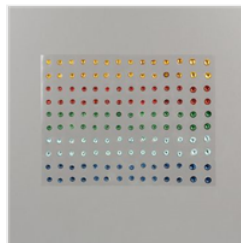

[Holiday
Rhinestone Basic
Jewels - 150457](#)

Price: $6.00

Add All to Cart