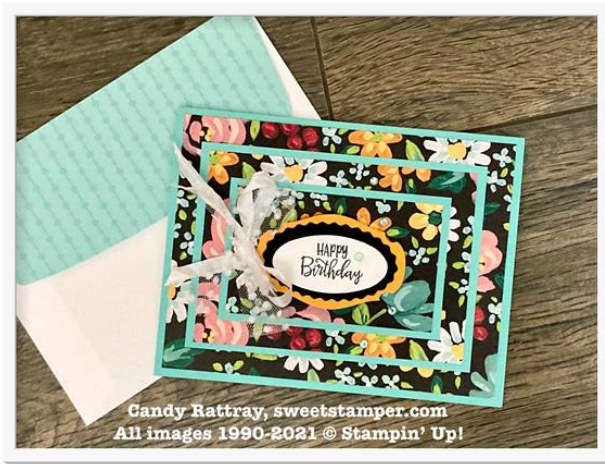

Triple Time Technique

FB Live 2-23-21

Candy Rattray
210-355-5729

candy@sweetstamper.com
<http://sweetstamper.com>

Sweet STAMPER

handmade, heartfelt...with a touch of class

Candy Rattray
Independent Stampin' Up! Demonstrator

Measurements:

Cardstock Layers:

- 8-1/2" x 5-1/2" scored and folded at 4-1/4"
- 4-1/2" x 3-1/4"
- 3-1/2" x 2-1/4"

DSP Layers—start with a 12" x 4" piece:

- 4" x 5-1/4"
- 4-1/4" x 3"
- 3-1/4" x 2"

Triple Time Technique

FB Live 2-23-21

Candy Rattray
210-355-5729

candy@sweetstamper.com
<http://sweetstamper.com>

[Punch Party Host
Photopolymer
Stamp Set
\(English\) - 155300](#)

Price: \$0.00

[Tuxedo Black
Memento Ink Pad -
132708](#)