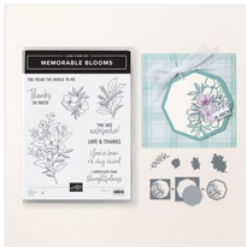

Window Cards

Candy's Card Club January 2025--Memorable Blooms

Candy Rattray
210-355-5729

candy@sweetstamper.com
<http://sweetstamper.com>

Measurements

- Lemon Lolly and Melon Mambo Cardstocks: 8-1/2" x 5-1/2" scored and folded at 4-1/4"
- Boho Blue and Basic Black Cardstocks: 5-1/4" x 4"
- Crumb Cake Cardstock: 2-1/2" x 1/2"
- Melon Mambo Cardstock: 3" x 1/2"
- DSP: 4-1/2" x 3-3/4"

Window Cards

Candy's Card Club January 2025--Memorable Blooms

Candy Rattray
210-355-5729

candy@sweetstamper.com
<http://sweetstamper.com>

Instructions:

1. Run Boho Blue and Basic Black Cardstock panels thru Cut & Emboss with octagonal die. Adhere DSP to back with Seal.
2. Run 5-1/2" length of ribbon across left side and secure ends to back of panels with Seal. Adhere panels to card front with Stampin' Dimensionals.
3. Run another length of ribbon underneath ribbon near top of card and tie into knot or bow. Secure center with Mini Glue Dot if desired.
4. Stamp greetings with Tuxedo Black ink on cardstock strips, flag left end, and adhere to card fronts using Stampin' Dimensionals. Scatter glossy dots across DSP as desired.

[Memorable Blooms Bundle \(English\) - 164826](#)

Price: \$55.75

[Tuxedo Black Memento Ink Pad - 132708](#)

Price: \$8.00

[Lemon Lolly 8-1/2" X 11" Cardstock - 161720](#)

Price: \$11.50

[Boho Blue 8-1/2" X 11" Cardstock - 161724](#)