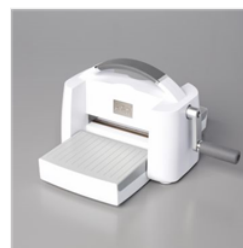

Price: \$8.00

Evening Evergreen
Classic Stampin'
Pad - 155576

Price: \$8.00

Very Vanilla 8-1/2"
X 11" Cardstock -
101650

Price: \$10.25

Cherry Cobbler 8-
1/2" X 11"
Cardstock -
119685

Price: \$9.25

Very Vanilla 8-1/2"
X 11" Thick
Cardstock -
144237

Price: \$8.75

Crumb Cake 8-1/2"
X 11" Cardstock -
120953

Price: \$9.25

Lights Aglow 6" X
6" (15.2 X 15.2
Cm) Specialty
Designer Series
Paper - 159535

Price: \$15.00

Very Vanilla
Medium Envelopes
- 107300

Price: \$7.50

Stampin' Cut &
Emboss Machine -
149653

Price: \$125.00

Scalloped
Contours Dies -
155560

Price: \$35.00

Gold & Vanilla 3/8"
(1 Cm) Satin
Edged Ribbon -
159555

Price: \$8.00

Festive Pearls -
159963

Price: \$7.00