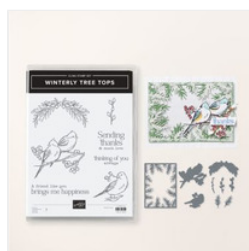

Friend Like You

Candy's Card Club-Winterly Tree Tops

Candy Rattray

210-355-5729

candy@sweetstamper.com

<http://sweetstamper.com>

[Winterly Tree Tops Bundle (English) - 164066](#)

Price: $55.75