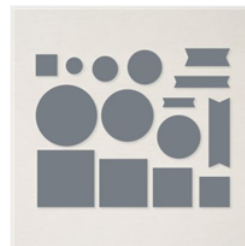

[Stylish Shapes Dies - 159183](#)

Price: $30.00