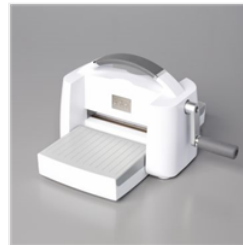

Instructions:

1. Layer DSP to Evening Evergreen Cardstock with Seal or Glue and punch small hole in top. Thread ribbon into hole for tying onto bag or package.
2. Run Crumb Cake Cardstock thru Big Boss with scallop die. Stamp greeting with Cherry Cobbler ink and 3 stars with Evening Evergreen ink. Layer to Cherry Cobbler Cardstock with Seal or Glue.
3. Adhere to DSP with Dimensionals. Add red pearls to center of stars.

Evening Evergreen
Classic Stampin'
Pad - 155576
Price: \$8.00

Crumb Cake 8-1/2"
X 11" Cardstock -
120953
Price: \$9.25

Cherry Cobbler 8-
1/2" X 11"
Cardstock -
119685
Price: \$9.25

Evening Evergreen
8-1/2" X 11"
Cardstock -
155574
Price: \$9.25

Lights Aglow 6" X
6" (15.2 X 15.2
Cm) Specialty
Designer Series
Paper - 159535
Price: \$15.00

Stampin' Cut &
Emboss Machine -
149653
Price: \$125.00

Gold & Vanilla 3/8"
(1 Cm) Satin
Edged Ribbon -
159555
Price: \$8.00