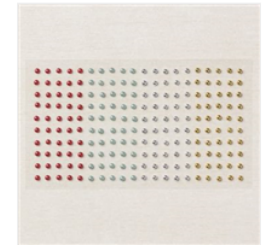

Instructions:

1. Layer DSP to Evening Evergreen Cardstock with Seal or Glue and punch small hole in top. Thread ribbon into hole for tying onto bag or package.
2. Run Crumb Cake Cardstock thru Big Boss with scallop die. Stamp greeting with Cherry Cobbler ink and 3 stars with Evening Evergreen ink. Layer to Cherry Cobbler Cardstock with Seal or Glue.
3. Adhere to DSP with Dimensionals. Add red pearls to center of stars.

Evening Evergreen
Classic Stampin'
Pad - 155576
Price: \$8.00

Crumb Cake 8-1/2"
X 11" Cardstock -
120953
Price: \$9.25

Cherry Cobbler 8-
1/2" X 11"
Cardstock -
119685
Price: \$9.25

Evening Evergreen
8-1/2" X 11"
Cardstock -
155574
Price: \$9.25

Lights Aglow 6" X
6" (15.2 X 15.2
Cm) Specialty
Designer Series
Paper - 159535
Price: \$15.00

Stampin' Cut &
Emboss Machine -
149653
Price: \$125.00

Gold & Vanilla 3/8"
(1 Cm) Satin
Edged Ribbon -
159555
Price: \$8.00