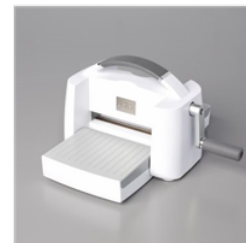

Price: \$8.00

Cherry Cobbler
Classic Stampin'
Pad - 147083

Price: \$8.00

Evening Evergreen
8-1/2" X 11"
Cardstock -
155574

Price: \$9.25

Cherry Cobbler 8-
1/2" X 11"
Cardstock -
119685

Price: \$9.25

Very Vanilla 8-1/2"
X 11" Cardstock -
101650

Price: \$10.25

Lights Aglow 6" X
6" (15.2 X 15.2
Cm) Specialty
Designer Series
Paper - 159535

Price: \$15.00

Very Vanilla
Medium Envelopes
- 107300

Price: \$7.50

Stampin' Cut &
Emboss Machine -
149653

Price: \$125.00

Scalloped
Contours Dies -
155560

Price: \$35.00

Gold & Vanilla 3/8"
(1 Cm) Satin
Edged Ribbon -
159555

Price: \$8.00

Festive Pearls -
159963

Price: \$7.00

Stampin' Seal -
152813

Price: \$8.00