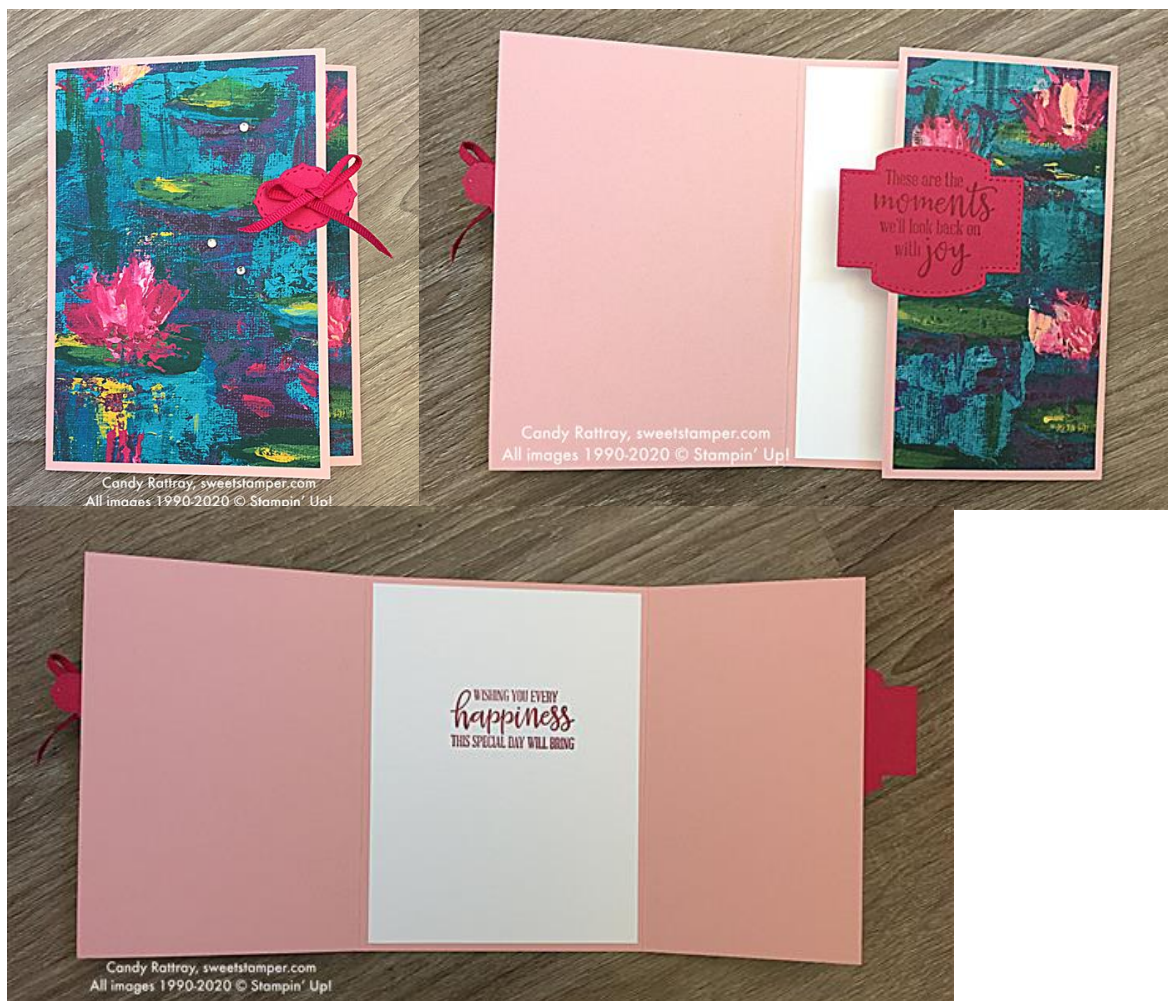

*handmade, heartfelt...with a touch of class*

Candy Rattray  
Independent Stampin' Up! Demonstrator

These 2 cards use the same supplies except for the contrasting cardstock tags. The DSP is the same--just flipped over.

# Fancy Fold, Lily Impressions

### Measurements:

- Blushing Bride Cardstock: 11" x 5-1/2", scored at 3" and 7-1/4"
- Whisper White Cardstock: 5-1/4" x 4"
- Bermuda Bay OR Lovely Lipstick Cardstock: 4" x 3"
- DSP: 5-1/4" x 3-1/2", 5-1/4" x 2-3/4"

### Instructions:

1. Fold Blushing Bride Cardstock on scorelines and crease well with Bone Folder. Adhere DSP to both the outer flaps of card with Snail. Stamp greeting (with Lovely Lipstick or Bermuda Bay) on Whisper White panel and layer to inside of card with Snail.
2. Run colored cardstock through die-cutting machine with dies--you can run both dies through at the same time. Stamp greeting on large tag and adhere to inside flap with Snail (make sure you don't put any adhesive on the left portion). Adhere small one to card front with Snail (make sure you don't put any adhesive on the right portion). Tie ribbon in bow and adhere to label on front of card and adhere with Mini Glue Dot. Scatter some Rhinestones across card front.