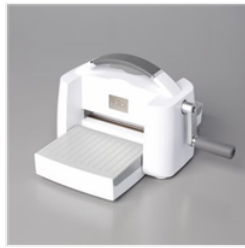

**Basic White 8-1/2"
X 11" Cardstock -
159276**
Price: \$9.75

Stack & Shuffle

FB Live, Dec, 2021

Candy Rattray
210-355-5729

candy@sweetstamper.com
<http://sweetstamper.com>

Heartwarming
Hugs Designer
Series Paper -
153492

Price: \$11.50

Stampin' Cut &
Emboss Machine -
149653

Price: \$120.00

Seasonal Labels
Dies - 156299

Price: \$38.00

Rectangular
Postage Stamp
Punch - 152709

Price: \$18.00

Mossy Meadow
3/16" (4.8 Mm)
Braided Linen Trim
- 154298