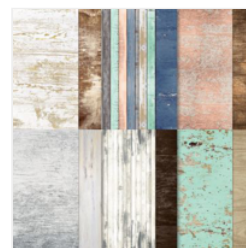

[Country Woods 12" X 12" (30.5 X 30.5 Cm) Designer Series Paper - 163393](#)

Price: $12.50