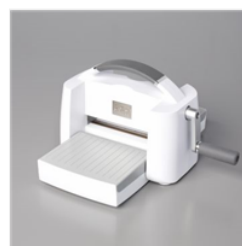

Stampin' Cut & Emboss Machine - 149653

Price: \$125.00

Rectangle Stitched Dies - 151820

Price: \$35.00

Whimsical Woodland 3D Embossing Folder - 159831

Price: \$10.00

Take Your Pick - 144107

Price: \$10.00