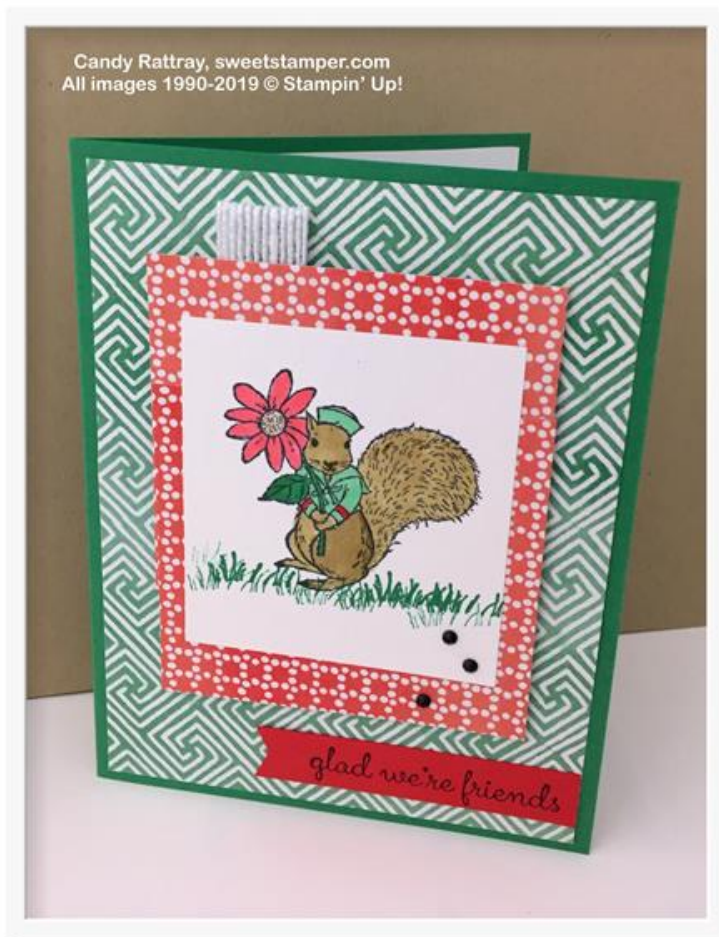

Fable Friends Squirrel

Facebook Live, 3-24-19

Candy Rattray

210-355-5729

candy@sweetstamper.com

<http://sweetstamper.com>

Sweet STAMPER

handmade, heartfelt...with a touch of class

Independent S

Measurements:

- Call Me Clover Cardstock: 8-1/2" x 5-1/2", scored at 4-1/4"
- Whisper White Cardstock: 2-3/4" x 2-1/2"
- Poppy Parade Cardstock: 3" x 1/2"
- DSP: 5-1/4" x 4"

Fable Friends Squirrel

Facebook Live, 3-24-19

Candy Rattray

210-355-5729

candy@sweetstamper.com

<http://sweetstamper.com>

-DSP: 3-3/4" x 3"

Fable Friends Squirrel

Facebook Live, 3-24-19