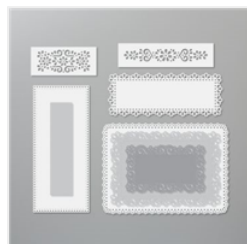

Score Basic Black Cardstock:

1. Score short side at 1"
2. Score long side at: 4-1/2", 5-1/4", 9-3/4", 10-1/2"

[In Your Words
Host Cling Stamp
Set \(English\) -
156619](#)

Price: \$23.00

[Tuxedo Black
Memento Ink Pad -
132708](#)

Price: \$6.00

[Basic Black 8-1/2"
X 11" Cardstock -
121045](#)

Price: \$8.75

[Crumb Cake 8-1/2"
X 11" Cardstock -
120953](#)

Price: \$8.75

[Beautifully Penned
12" X 12" \(30.5 X
30.5 Cm\) Designer
Series Paper -
156630](#)

Price: \$0.00

[Stampin' Cut &
Emboss Machine -
149653](#)

Price: \$120.00

[Ornate Layers
Dies - 152726](#)

Price: \$37.00

[Elegant Tag Punch
- 155762](#)

Price: \$18.00

[Gold 3/8" \(1 Cm\)
Shimmer Ribbon -
156470](#)