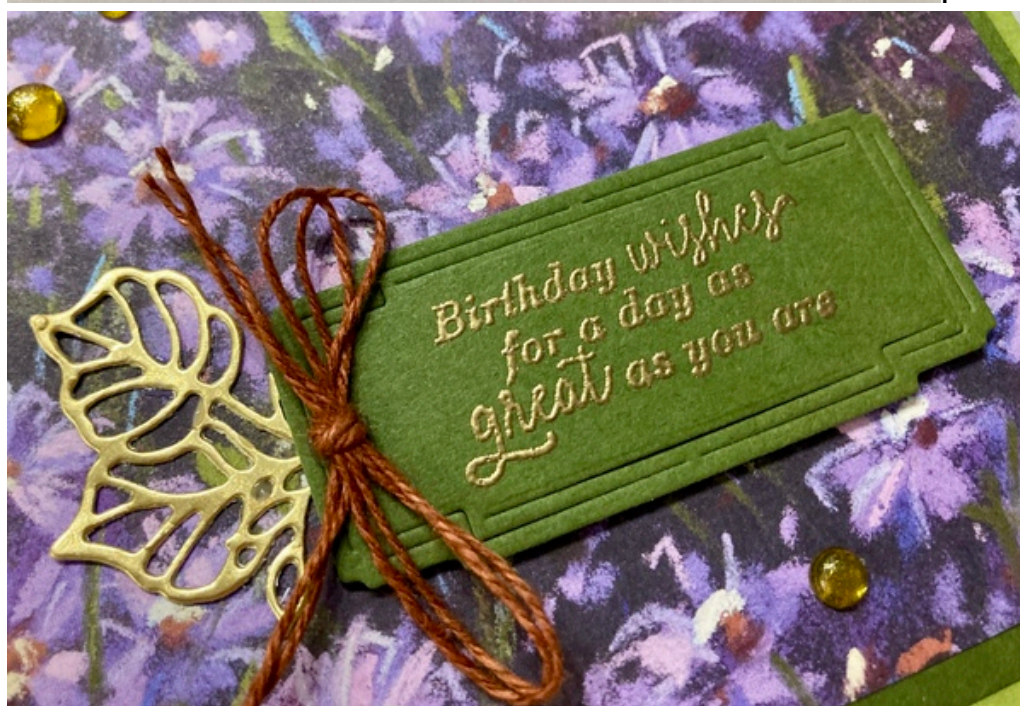

Birthday Flowers

Fall Stamp Camp

Candy Rattray
210-355-5729

candy@sweetstamper.com
<http://sweetstamper.com>

Measurements:

- Old Olive Cardstock: 8-1/2" x 5-1/2" scored and folded at 4-1/4"
- Mossy Meadow Cardstock: 5-1/4" x 4", 3" x 1-1/2" for die-cutting
- Basic White Cardstock: 5" x 3-1/2" for inside
- Gold Foil Sheet: 2" x 2" for die-cutting
- DSP: 5" x 3-3/4"

Birthday Flowers

Fall Stamp Camp

Candy Rattray

210-355-5729

candy@sweetstamper.com

<http://sweetstamper.com>

Instructions:

1. Layer DSP to Mossy Meadow Cardstock panel and then to card front with Seal. Run Mossy Meadow Cardstock and Gold Foil Sheet thru Cut & Emboss with label and leaf dies.
2. Swipe Mossy Meadow label with Embossing Buddy and stamp greeting with VersaMark. Sprinkle with Gold Embossing Powder and shake off excess; set with Heat Tool.
3. Adhere label to card front with Stampin' Dimensionals. Using tiny amount of Liquid Glue, adhere gold leaves to left of label. Layer Basic White Cardstock to inside of card with Seal.
4. Tie a double bow with Copper Clay twine and adhere to label with Mini Glue Dot. Scatter 3 of the gold dots across card front as desired.