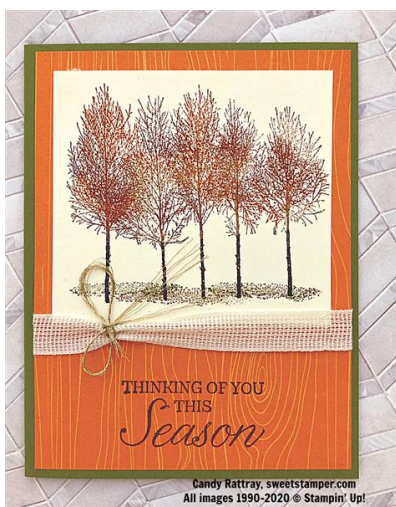

Measurements:

- Old Olive Cardstock: 8-1/2" x 5-1/2" scored and folded at 4-1/4"
- Very Vanilla Cardstock: 5-1/4" x 4", 3-1/2" 3-1/4"
- DSP: 5-1/4" x 4