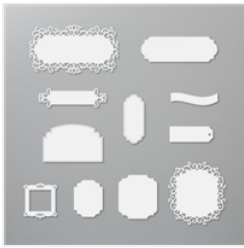

Price: \$18.00

Soft Sea Foam Classic Stampin' Pad - 147102

Price: \$7.50

Melon Mambo Classic Stampin' Pad - 147051

Price: \$7.50

Tasteful Textile 3D Embossing Folder - 152718

Price: \$9.00

Rectangle Stitched Dies - 151820

Price: \$35.00

Messages Die - 154422

Price: \$34.00

Layering Circles Dies - 151770

Price: \$35.00

Blessings of Home Trio

YouTube Live

Julie Gilson
734-536-0802

julie48188@gmail.com
WWW.STAMPINGALA.COM

Ornate Frames
Dies - 150664

Price: \$34.00

Rhinestone Basic
Jewels - 144220

Price: \$5.00

Simply Elegant
Trim - 155766

Price: \$7.50

Water Painters -
151298