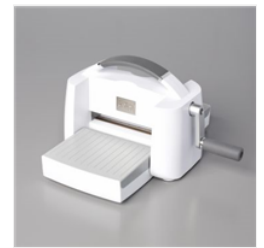

julie48188@gmail.com
WWW.STAMPINGALA.COM

Ornate Frames
Dies - 150664

Price: \$34.00

Rhinestone Basic
Jewels - 144220

Price: \$5.00

Simply Elegant
Trim - 155766

Price: \$7.50

Water Painters -
151298

Price: \$12.00

Stampin'
Dimensionals -
104430

Price: \$4.00

Multipurpose
Liquid Glue -
110755

Price: \$4.00

Mini Glue Dots -
103683

Price: \$5.25

Heat Tool - 129053

Price: \$30.00

Simply Scored
Scoring Tool -
122334

Price: \$30.00

Stampin' Cut &
Emboss Machine -
149653

Price: \$120.00

Add All to Cart