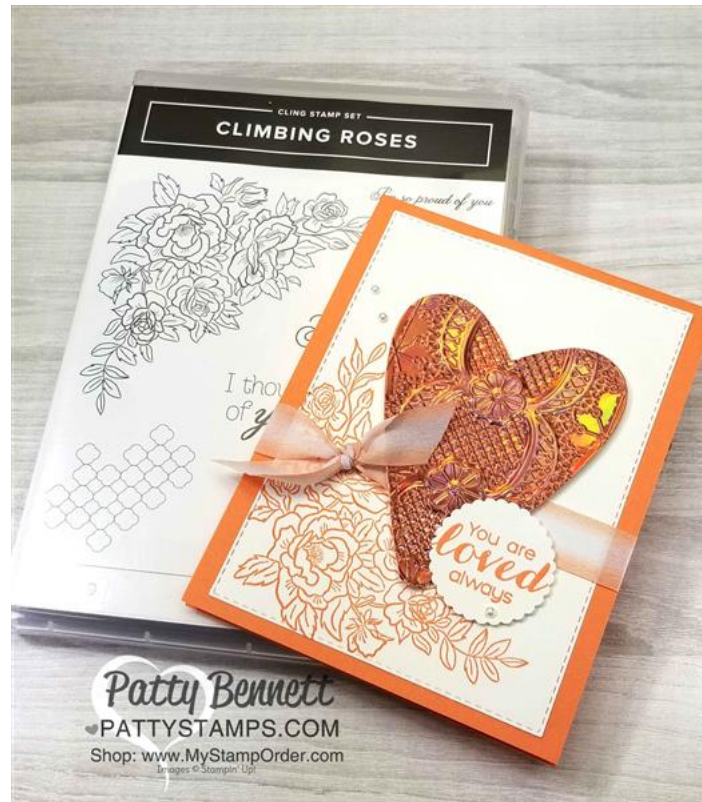

Lace Foil Heart Card

Demonstrator Event 1/27/19

Patty Bennett

510-724-1693

pattystamps@comcast.net

www.PattyStamps.com

Sale-a-Bration Grapefruit Grove Foil embossed with Lace Dynamic Embossing Folder

TIP: Die cut Stitched Heart framelit first, then emboss with Lace Embossing Folder

Instructions:

1. Die Cut Whisper White cardstock with Stitched Rectangle framelit, stamp with Grapefruit Grove ink and Climbing Rose stamp
2. Layer onto Top Fold 4-1/4" x 11" Grapefruit Grove card base
3. Add Petal Pink/Whisper White 5/8" Variegated Ribbon
4. Die Cut Heart with Sale-a-Bration Grapefruit Grove Foil and Be Mine Stitched Heart Framelit
5. Emboss heart with Lace Dynamic Embossing Folder, add to card with Stampin' Dimensionals
6. Stamp sentiment (from Vibrant Vases set) in Grapefruit Grove on Whisper White, punch with 1-3/8" Scalloped Circle
7. Add Pearls as desired