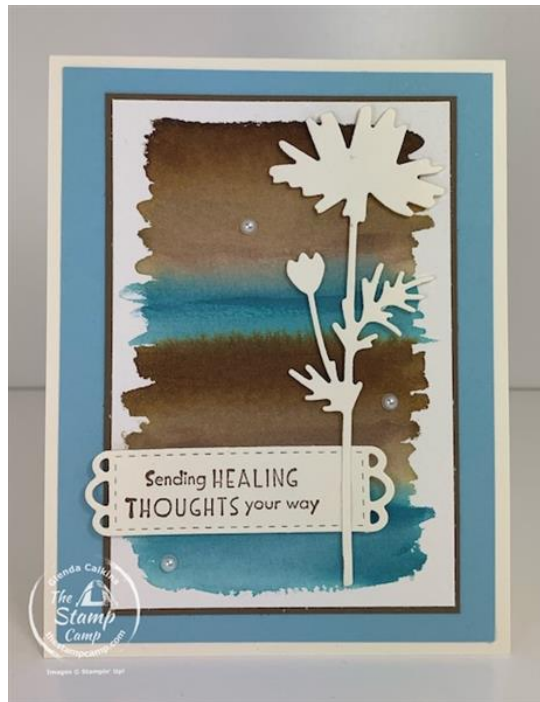

Watercolor Wash Technique Tuesday

Glenda Calkins
616-340-2406

glenda@thestampcamp.com

<https://www.stampinup.com?demoid=2210187>

Dimensions:

Base:

Very Vanilla Thick: 4 1/4" X 11"

Balmy Blue: 4" X 5 1/4"

Soft Suede: 3 1/4" X 4 3/4"

Watercolor Paper: 3 1/8" X 4 5/8"

Scraps:

Very Vanilla

This is not a PDF file with step by step instructions only a supply list with cutting dimensions to go along with the video. You will find my video on my [YouTube Channel](#) "The Stamp Camp". If you need any of the supplies please visit my [Stampin' Up! Store](#).