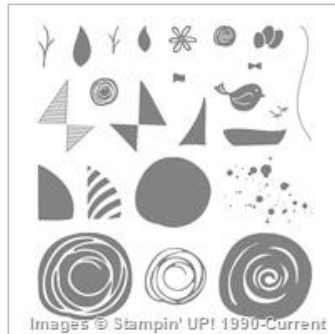

[Swirly Bird
Photopolymer Stamp
Set](#)

141749

Price: $25.00