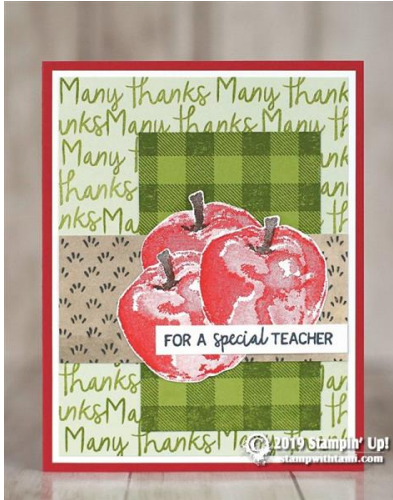

CARD: Special Teacher card from the Picked for You stamp set

Tami White

tami@stampwithtami.com

www.stampwithtami.com

CARD: Special Teacher card from the Picked for You stamp set

Tami White

tami@stampwithtami.com

www.stampwithtami.com

[Picked For You
Photopolymer Stamp
Set](#)

[Buffalo Check Clear-
Mount Stamp Set](#)

[Poppy Parade Classic
Stampin' Pad](#)

[Early Espresso
Classic Stampin' Pad](#)

[Granny Apple Green
Stampin' Pad](#)

[Tuxedo Black
Memento Ink Pad](#)

[Real Red 8-1/2" X 11"
Cardstock](#)

[Granny Apple Green
8-1/2" X 11"
Cardstock](#)

CARD: Special Teacher card from the Picked for You stamp set

Tami White

tami@stampwithtami.com