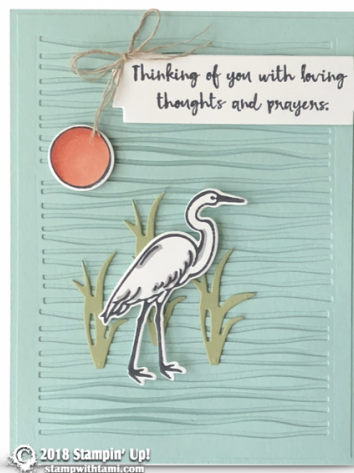

SNEAK PEEK: Missing You Card from Sitting Pretty Stamp Set

Tami White

tami@stampwithtami.com

www.stampwithtami.com

[Lilypad Lake Clear-Mount Bundle](#)

148366

[Lilypad Lake Clear-Mount Stamp Set](#)

146496

[Tuxedo Black Memento Ink Pad](#)

132708

[Smoky Slate Light Stampin' Blends Marker](#)

145054

SNEAK PEEK: Missing You Card from Sitting Pretty Stamp Set

Tami White

tami@stampwithtami.com

www.stampwithtami.com