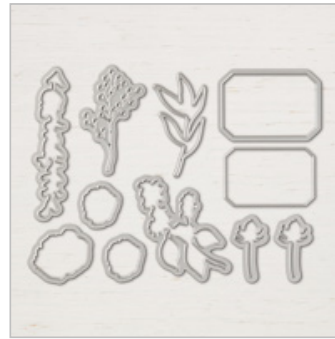

CARD: Season Filled with Warmth Card from the First Frost Bundle - Part 3 of 4

Tami White

tami@stampwithtami.com

www.stampwithtami.com

[First Frost Clear-Mount Bundle](#)

149943

[First Frost Clear-Mount Stamp Set](#)

148420

[Frosted Bouquet Framelits Dies](#)

147895

[Blackberry Bliss Classic Stampin' Pad](#)

147092

[Mossy Meadow Classic Stampin' Pad](#)

147111

[Soft Sea Foam Classic Stampin' Pad](#)