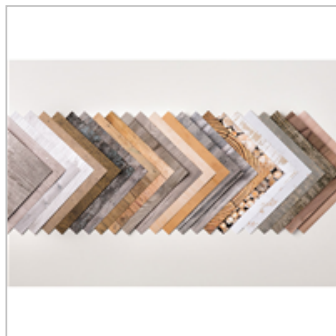

CARD: Welcome Baby Card from the First Steps Stamp Set

Tami White

tami@stampwithtami.com

www.stampwithtami.com

First Steps Cling
Stamp Set

148718

Night Of Navy Classic
Stampin' Pad

147110

Whisper White 8-1/2"
X 11" Cardstock

100730

Gingham Gala 6" X 6"
(15.2 X 15.2 Cm)
Designer Series
Paper

148554

CARD: Welcome Baby Card from the First Steps Stamp Set

Tami White

tami@stampwithtami.com

www.stampwithtami.com

[Needlepoint Nook 12" X 12" \(30.5 X 30.5 Cm\) Designer Series Paper](#)

148807

[Wood Textures Designer Series Paper Stack](#)

144177

[Needlepoint Nook Mini Buttons](#)

148810

[Whisper White 5/8" \(1.6 Cm\) Flax Ribbon](#)